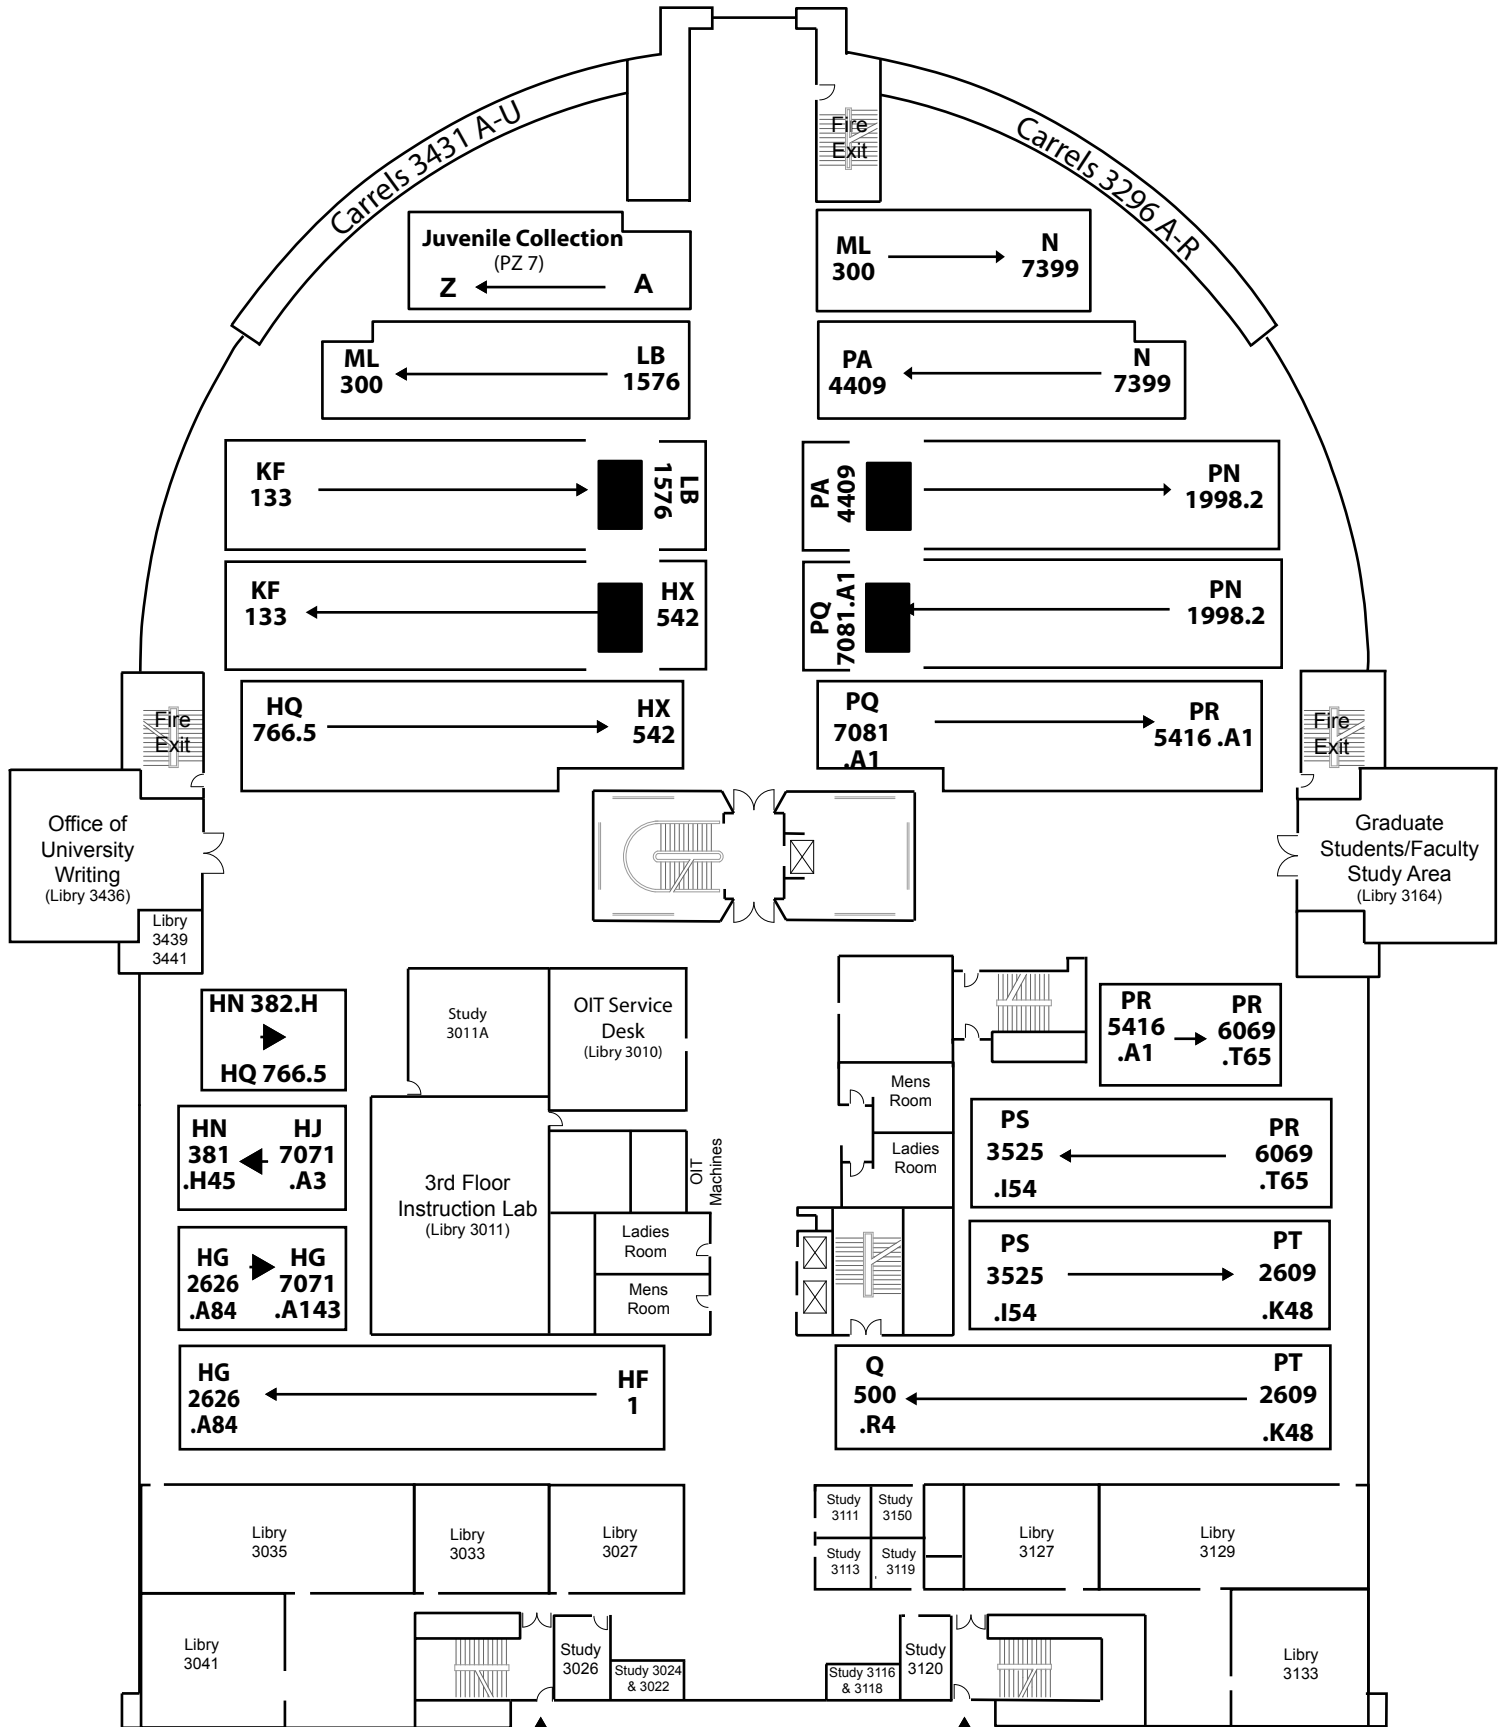

RBD Library -- 3rd Floor

Call Numbers HF - Q 500

Access to RBD Library from Mell Classroom Building