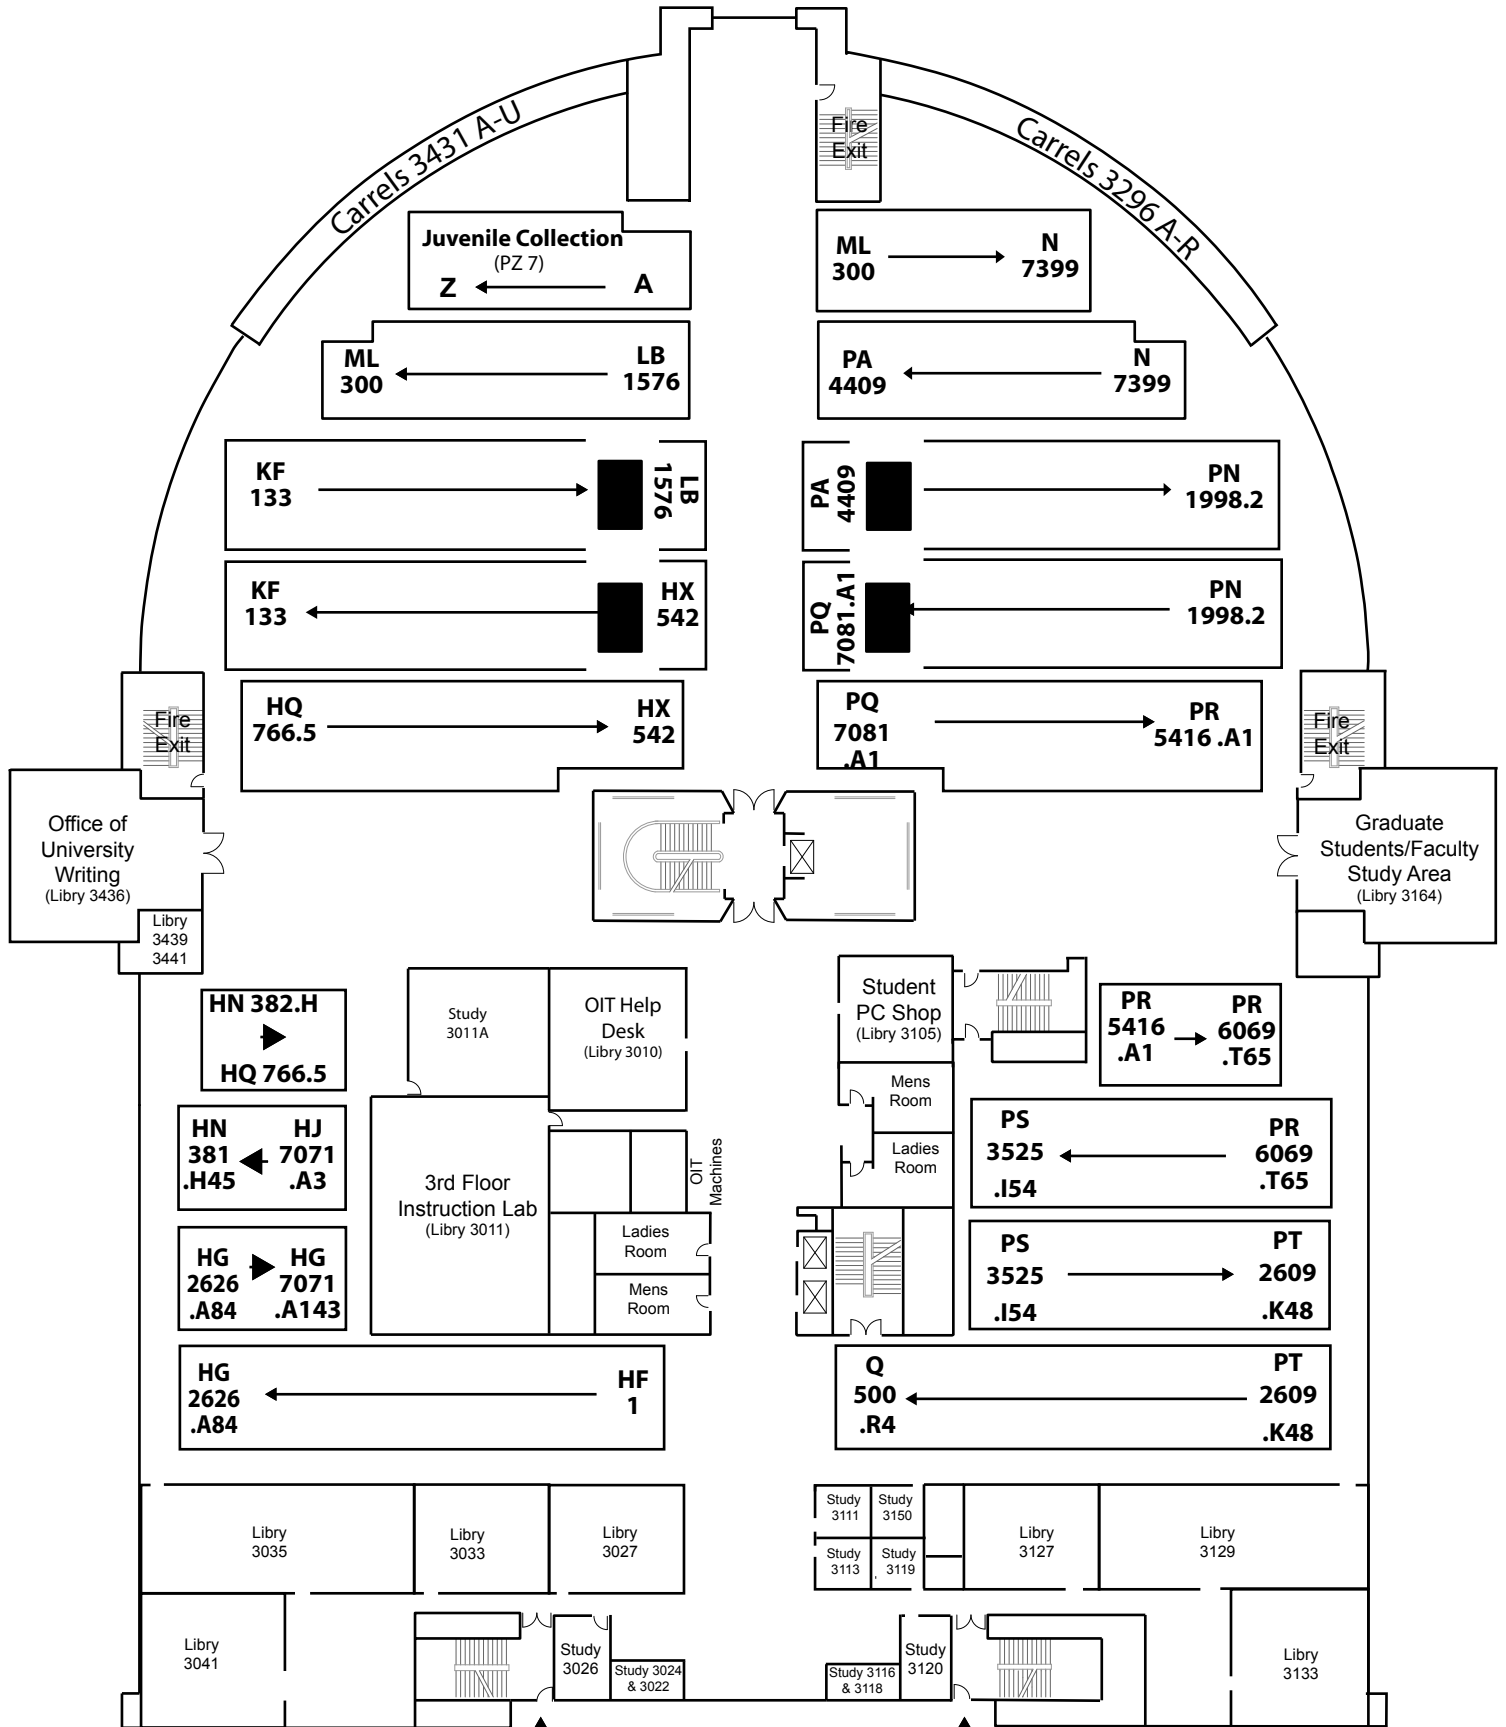

RBD Library -- 3rd Floor

Call Numbers HF - Q 500

Access to RBD Library from Mell Classroom Building