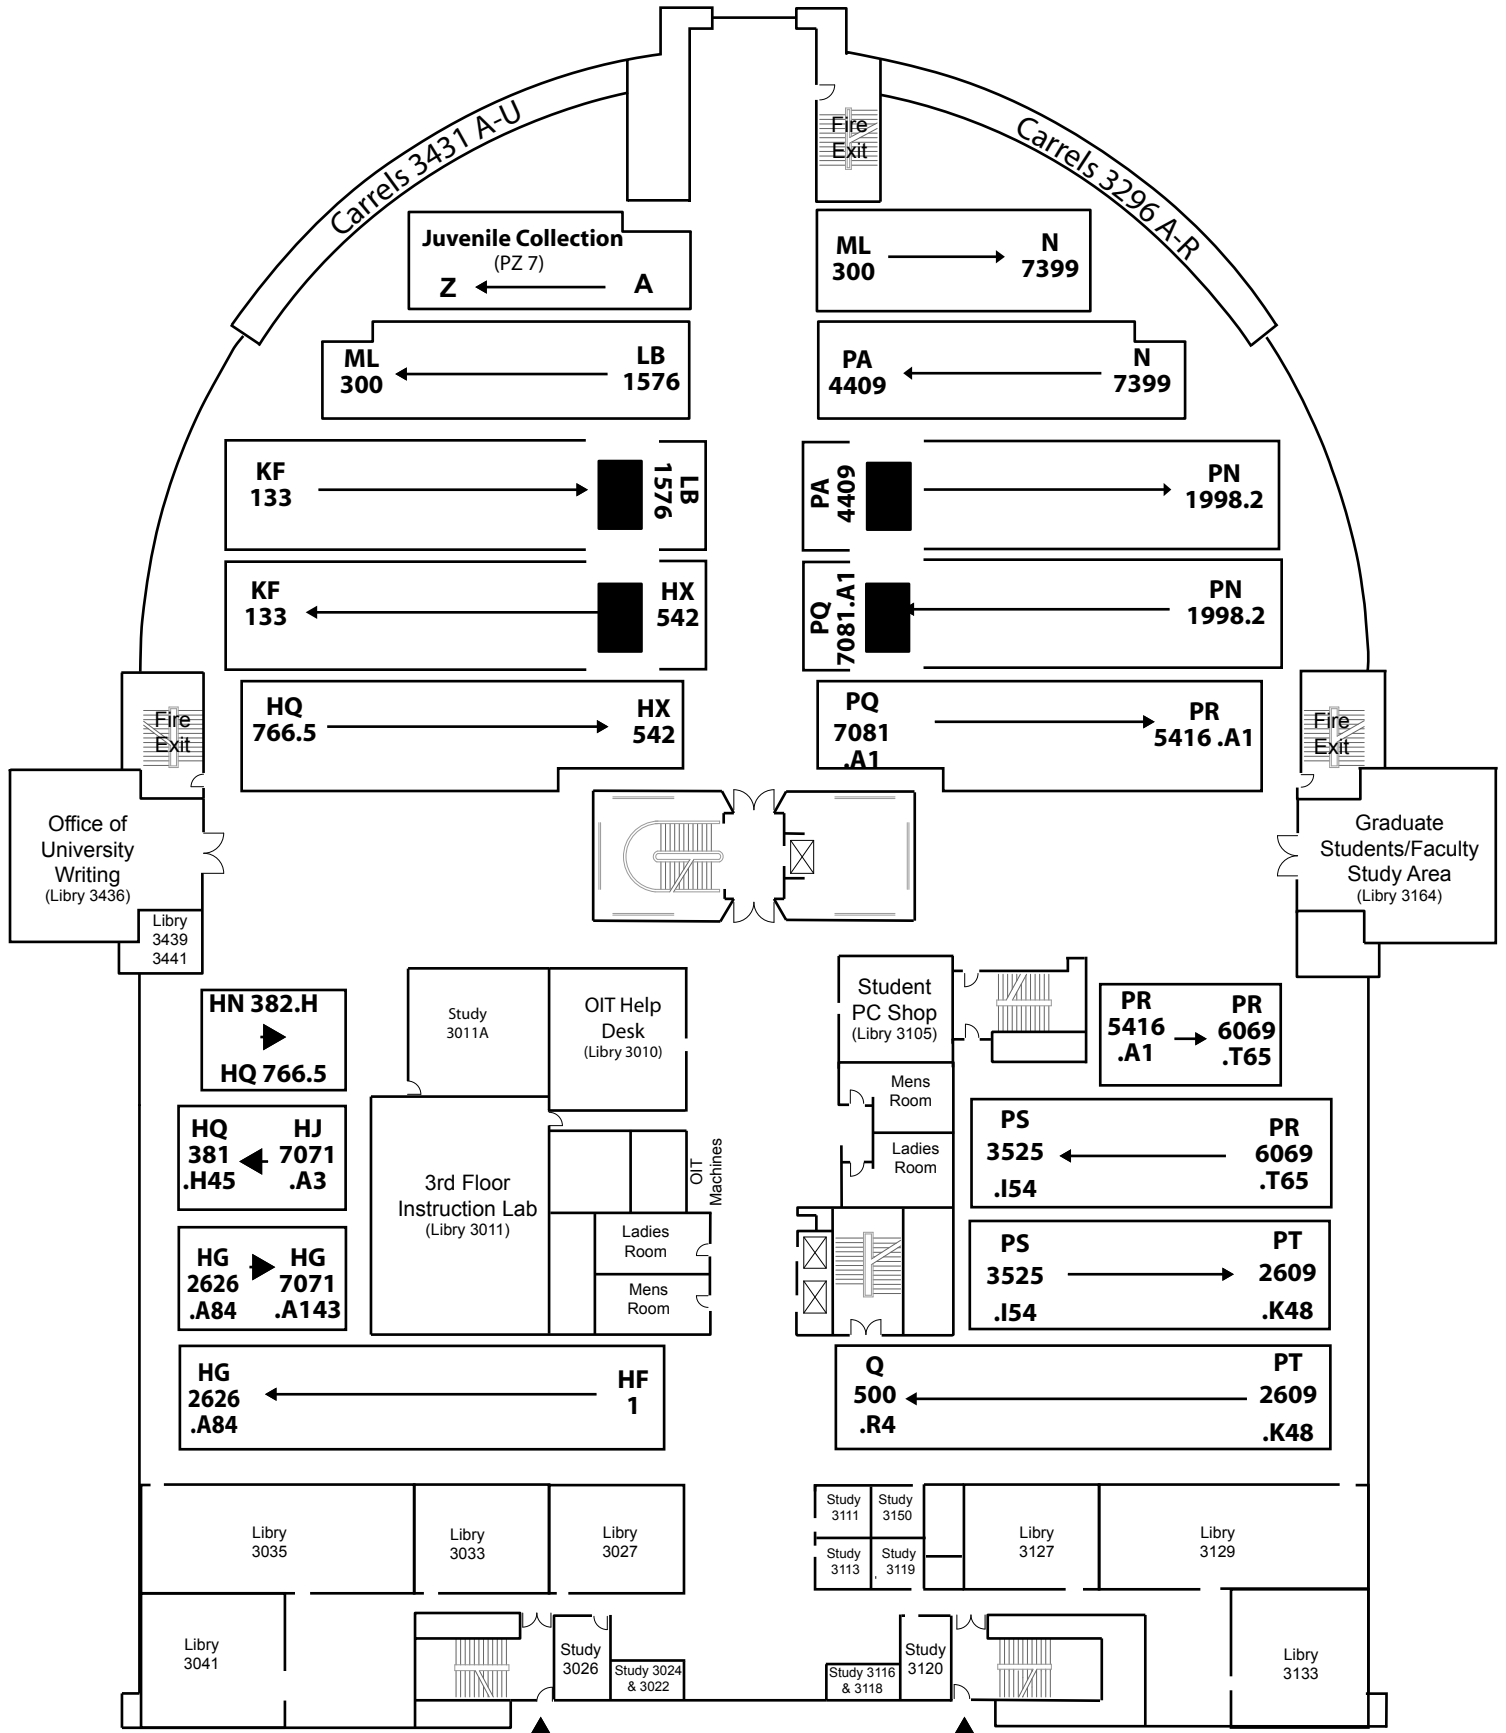

RBD Library -- 3rd Floor

Call Numbers HF - Q 500

Access to RBD Library from Mell Classroom Building