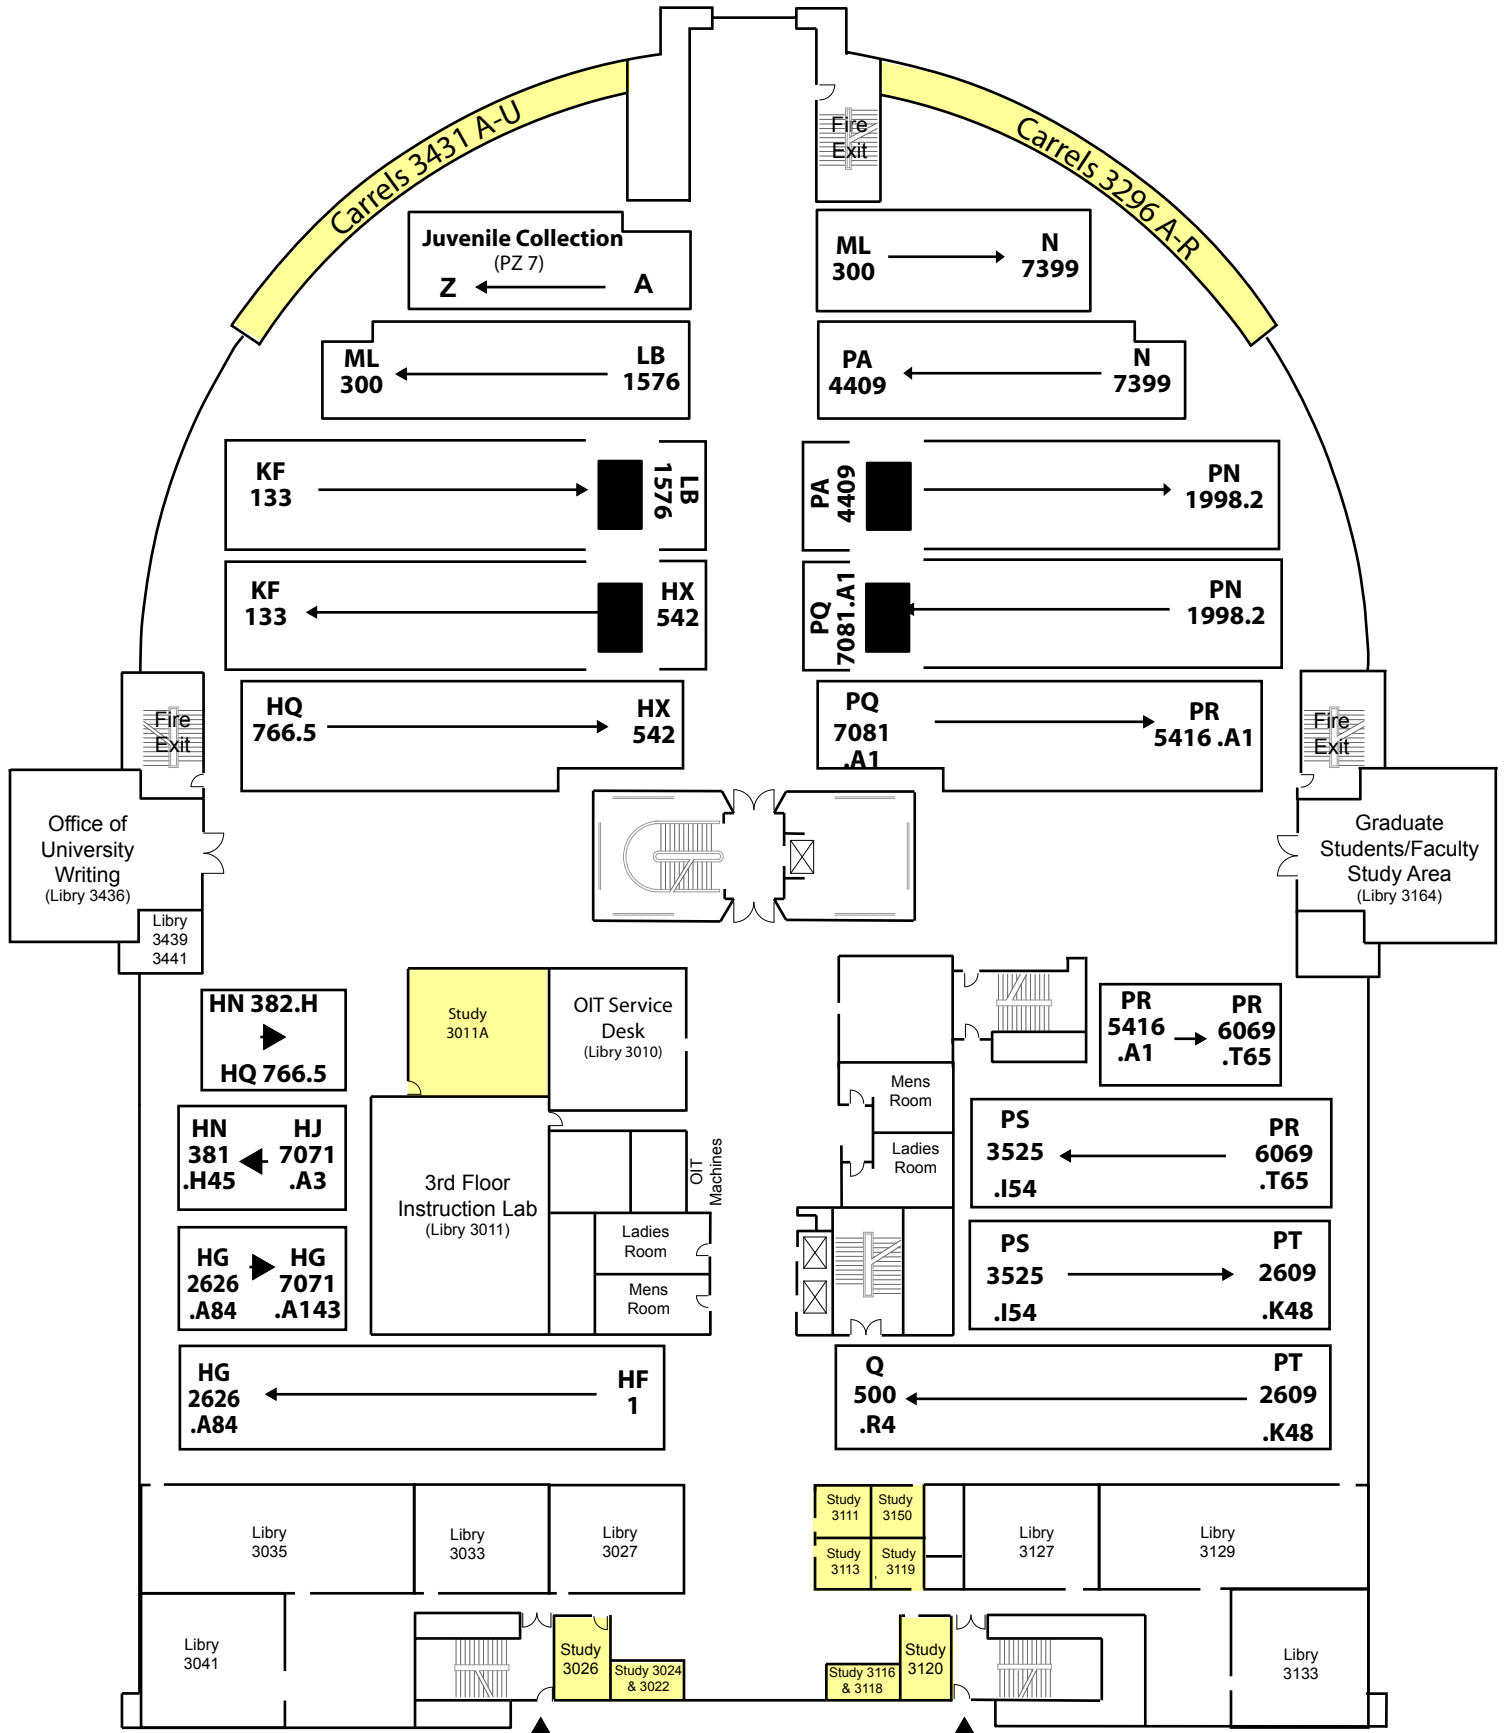

RBD Library -- 3rd Floor

Call Numbers HF - Q 500

Access to RBD Library from Mell Classroom Building