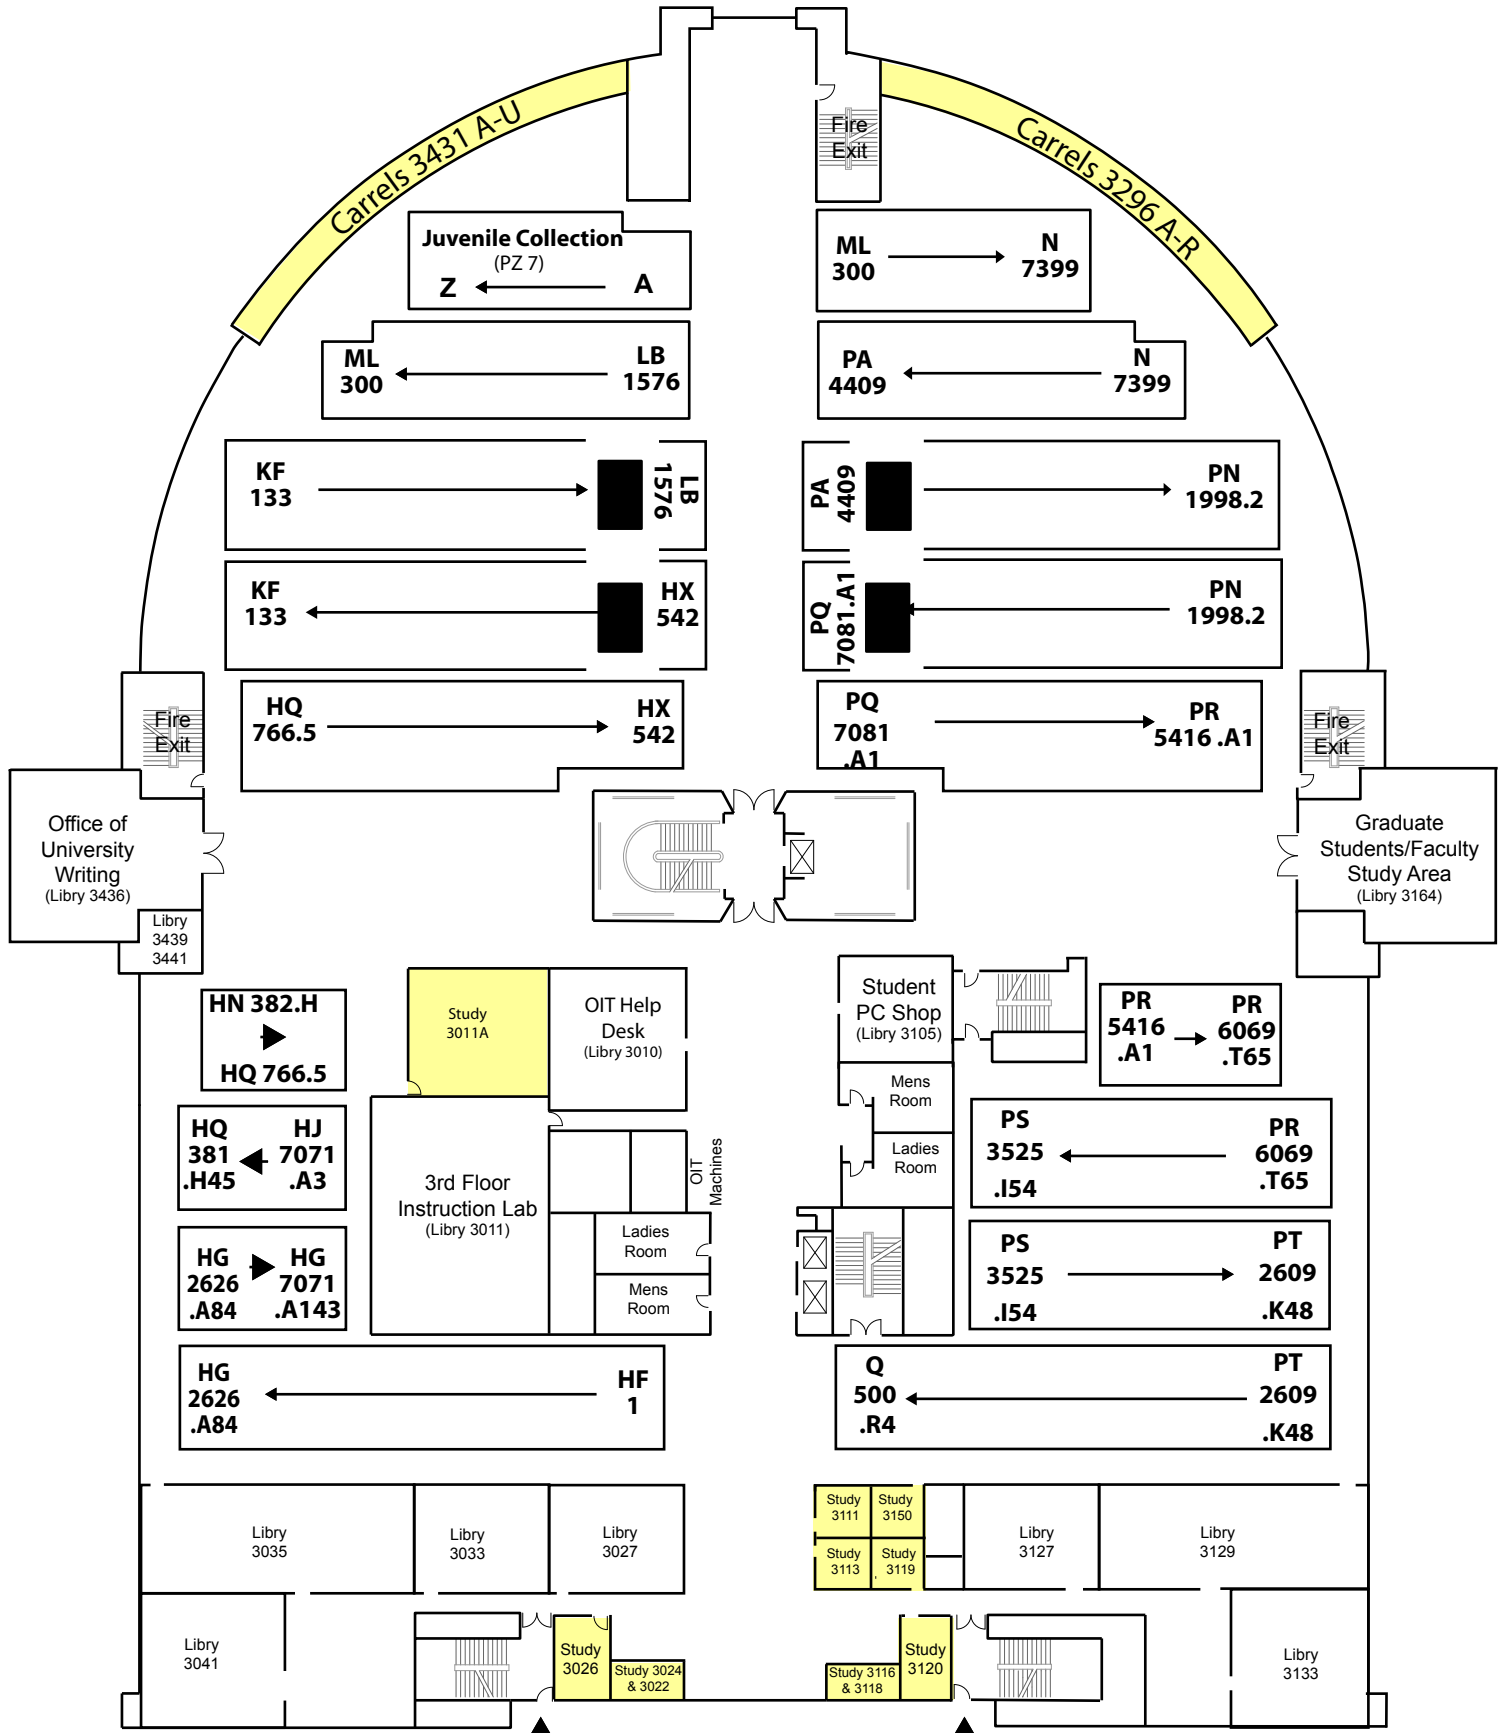

RBD Library -- 3rd Floor

Call Numbers HF - Q 500

Access to RBD Library from Mell Classroom Building