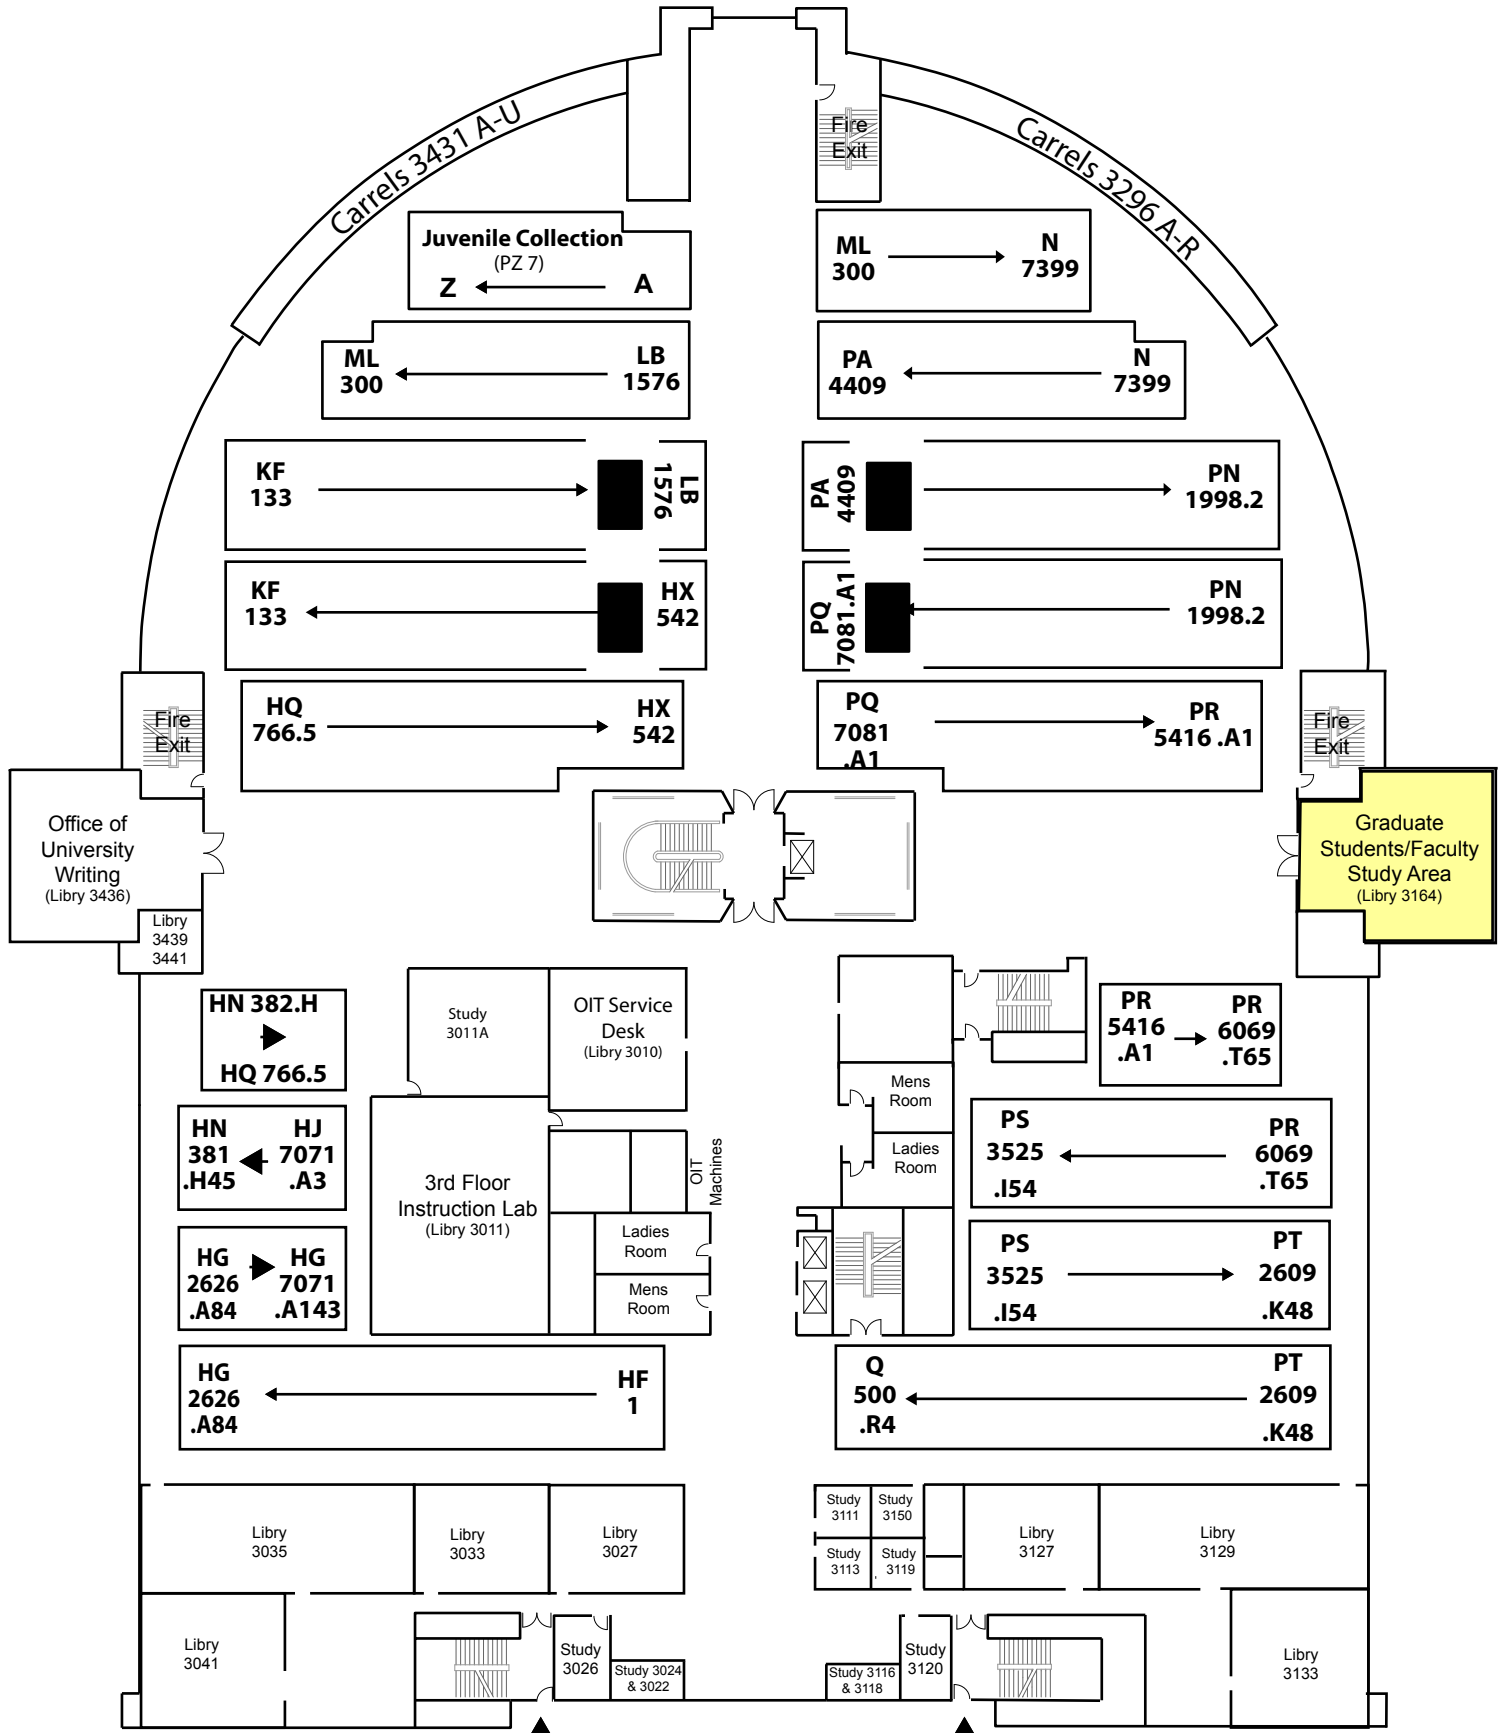

# RBD Library -- 3rd Floor

## Call Numbers HF - Q 500

Access to RBD Library from Mell Classroom Building