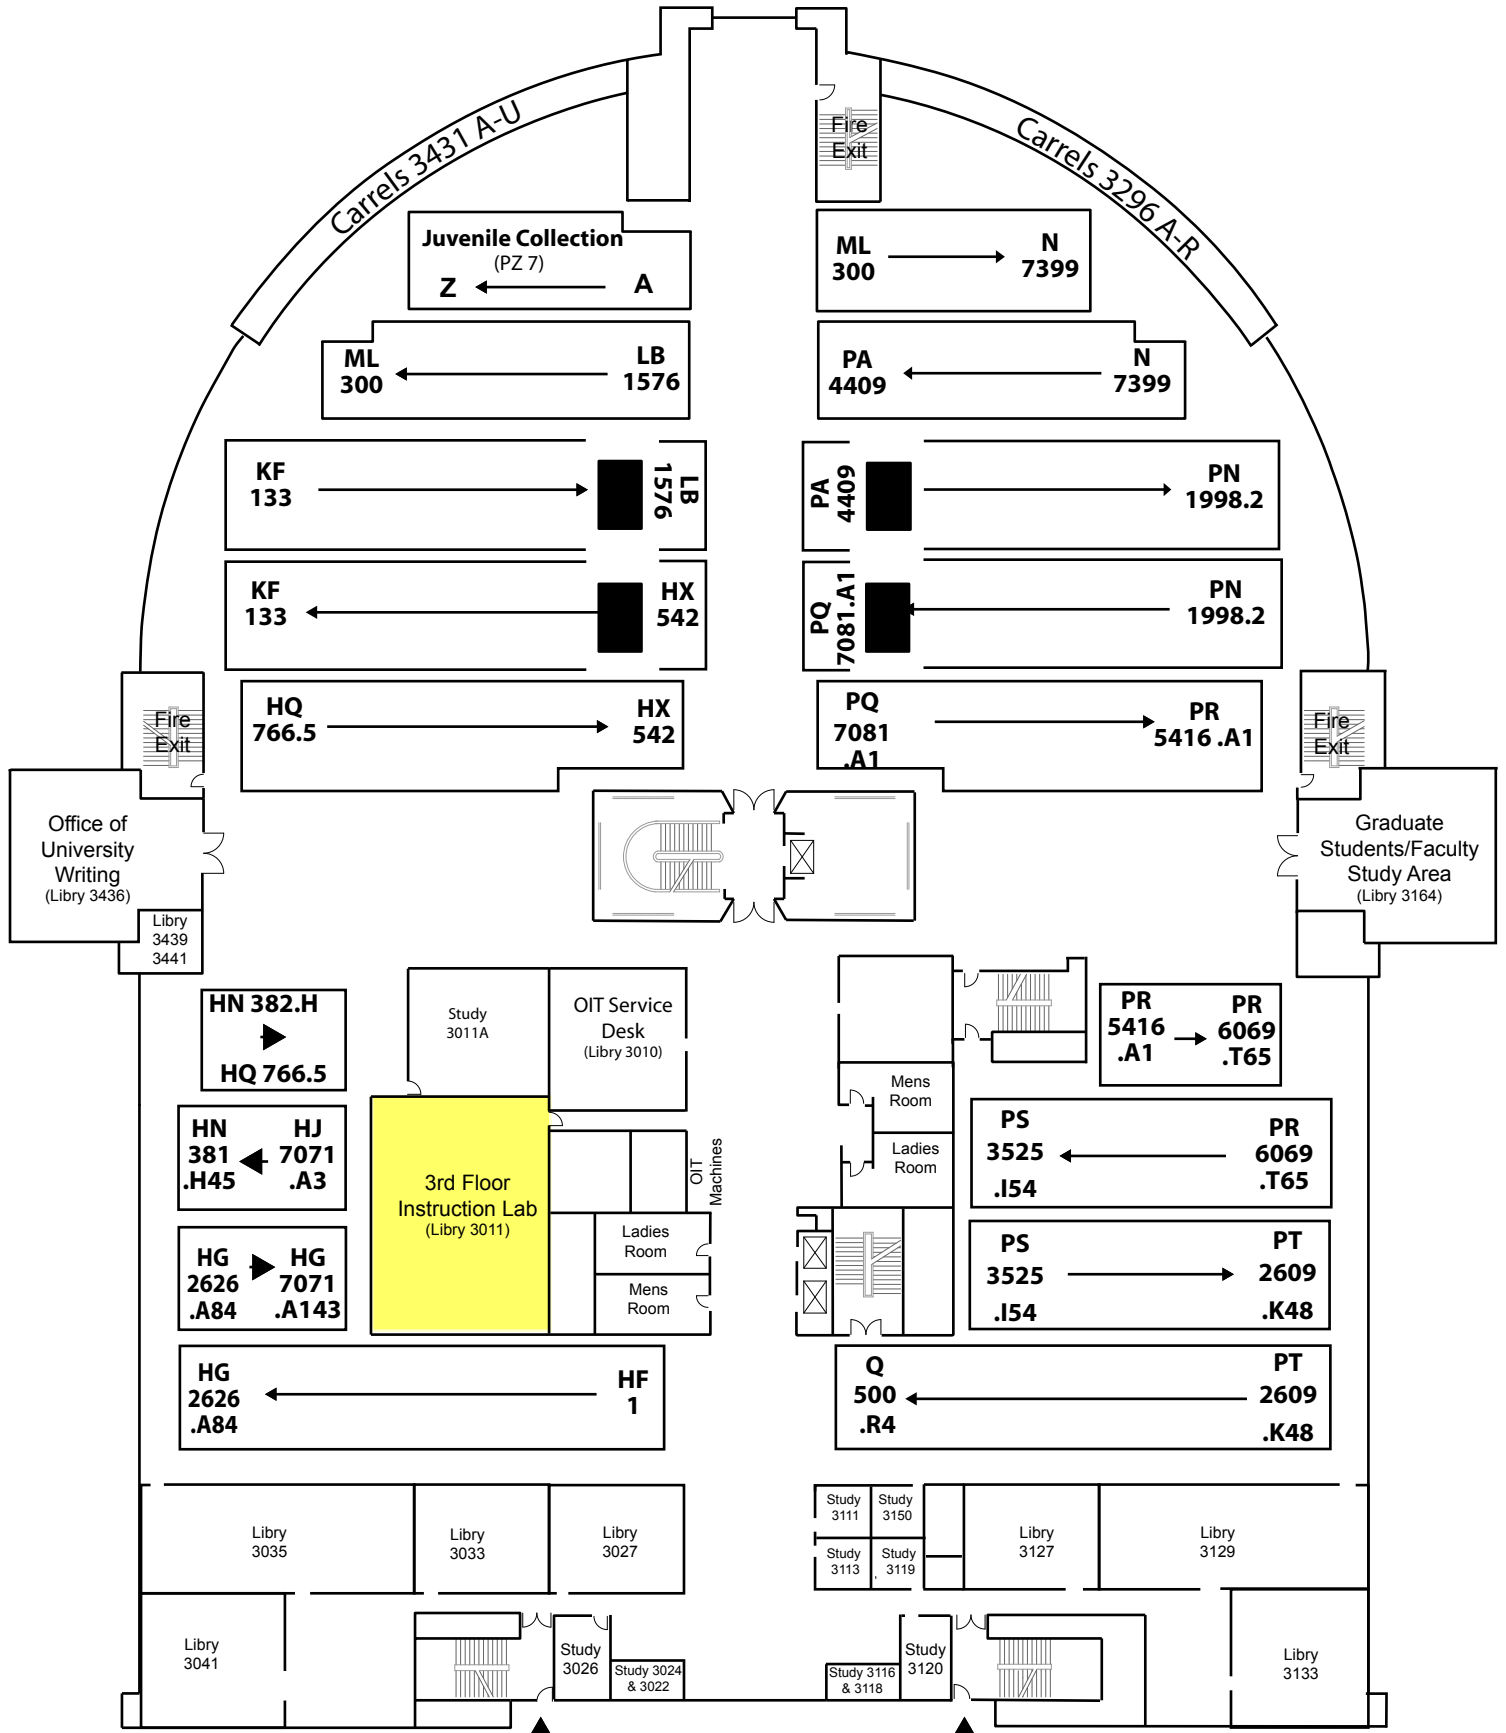

# RBD Library -- 3rd Floor

## Call Numbers HF - Q 500

Access to RBD Library from Mell Classroom Building