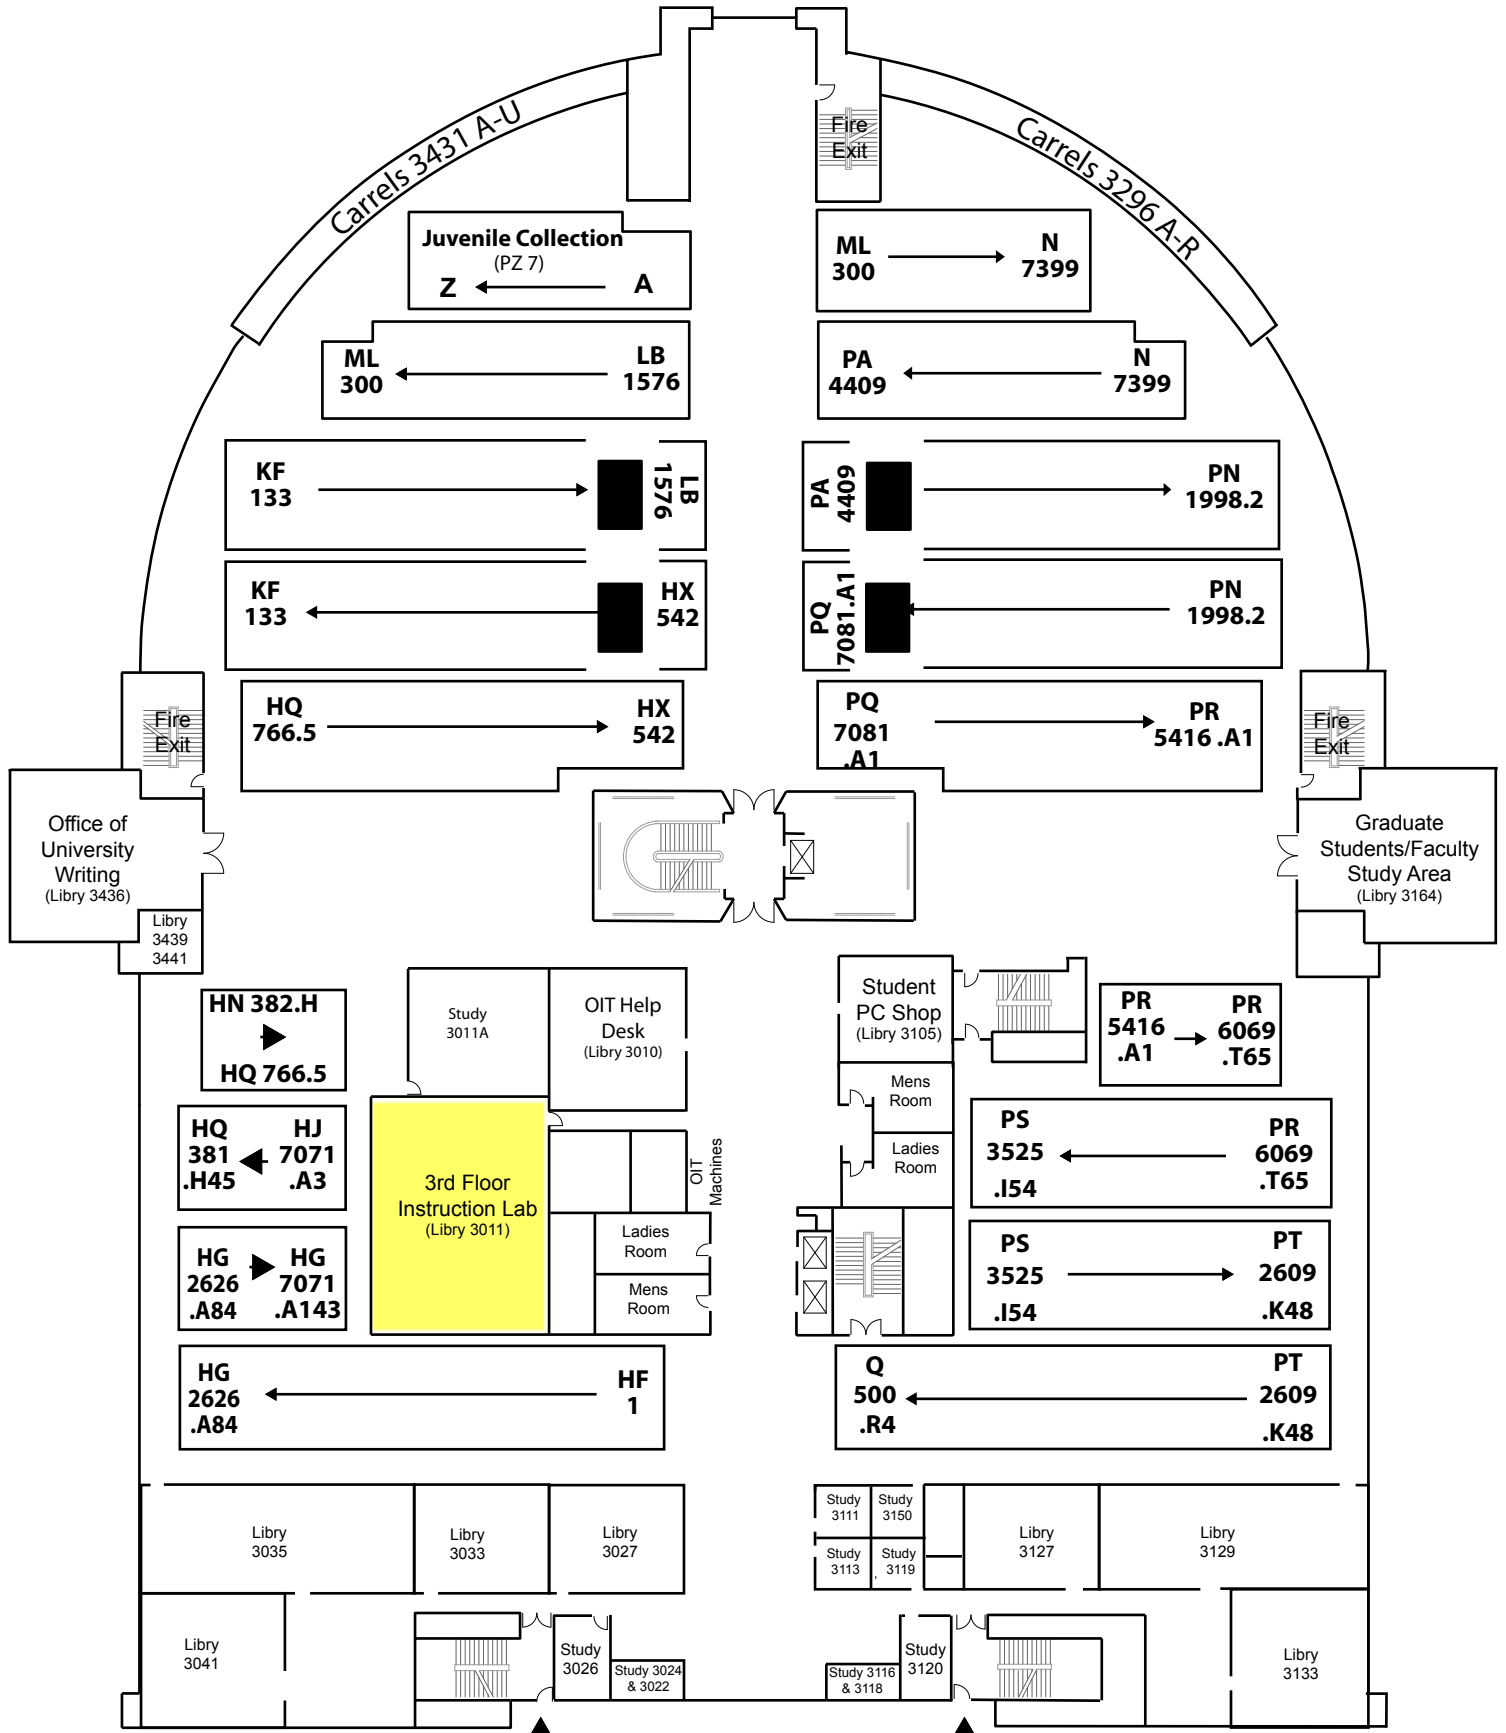

# RBD Library -- 3rd Floor

## Call Numbers HF - Q 500

Access to RBD Library from Mell Classroom Building