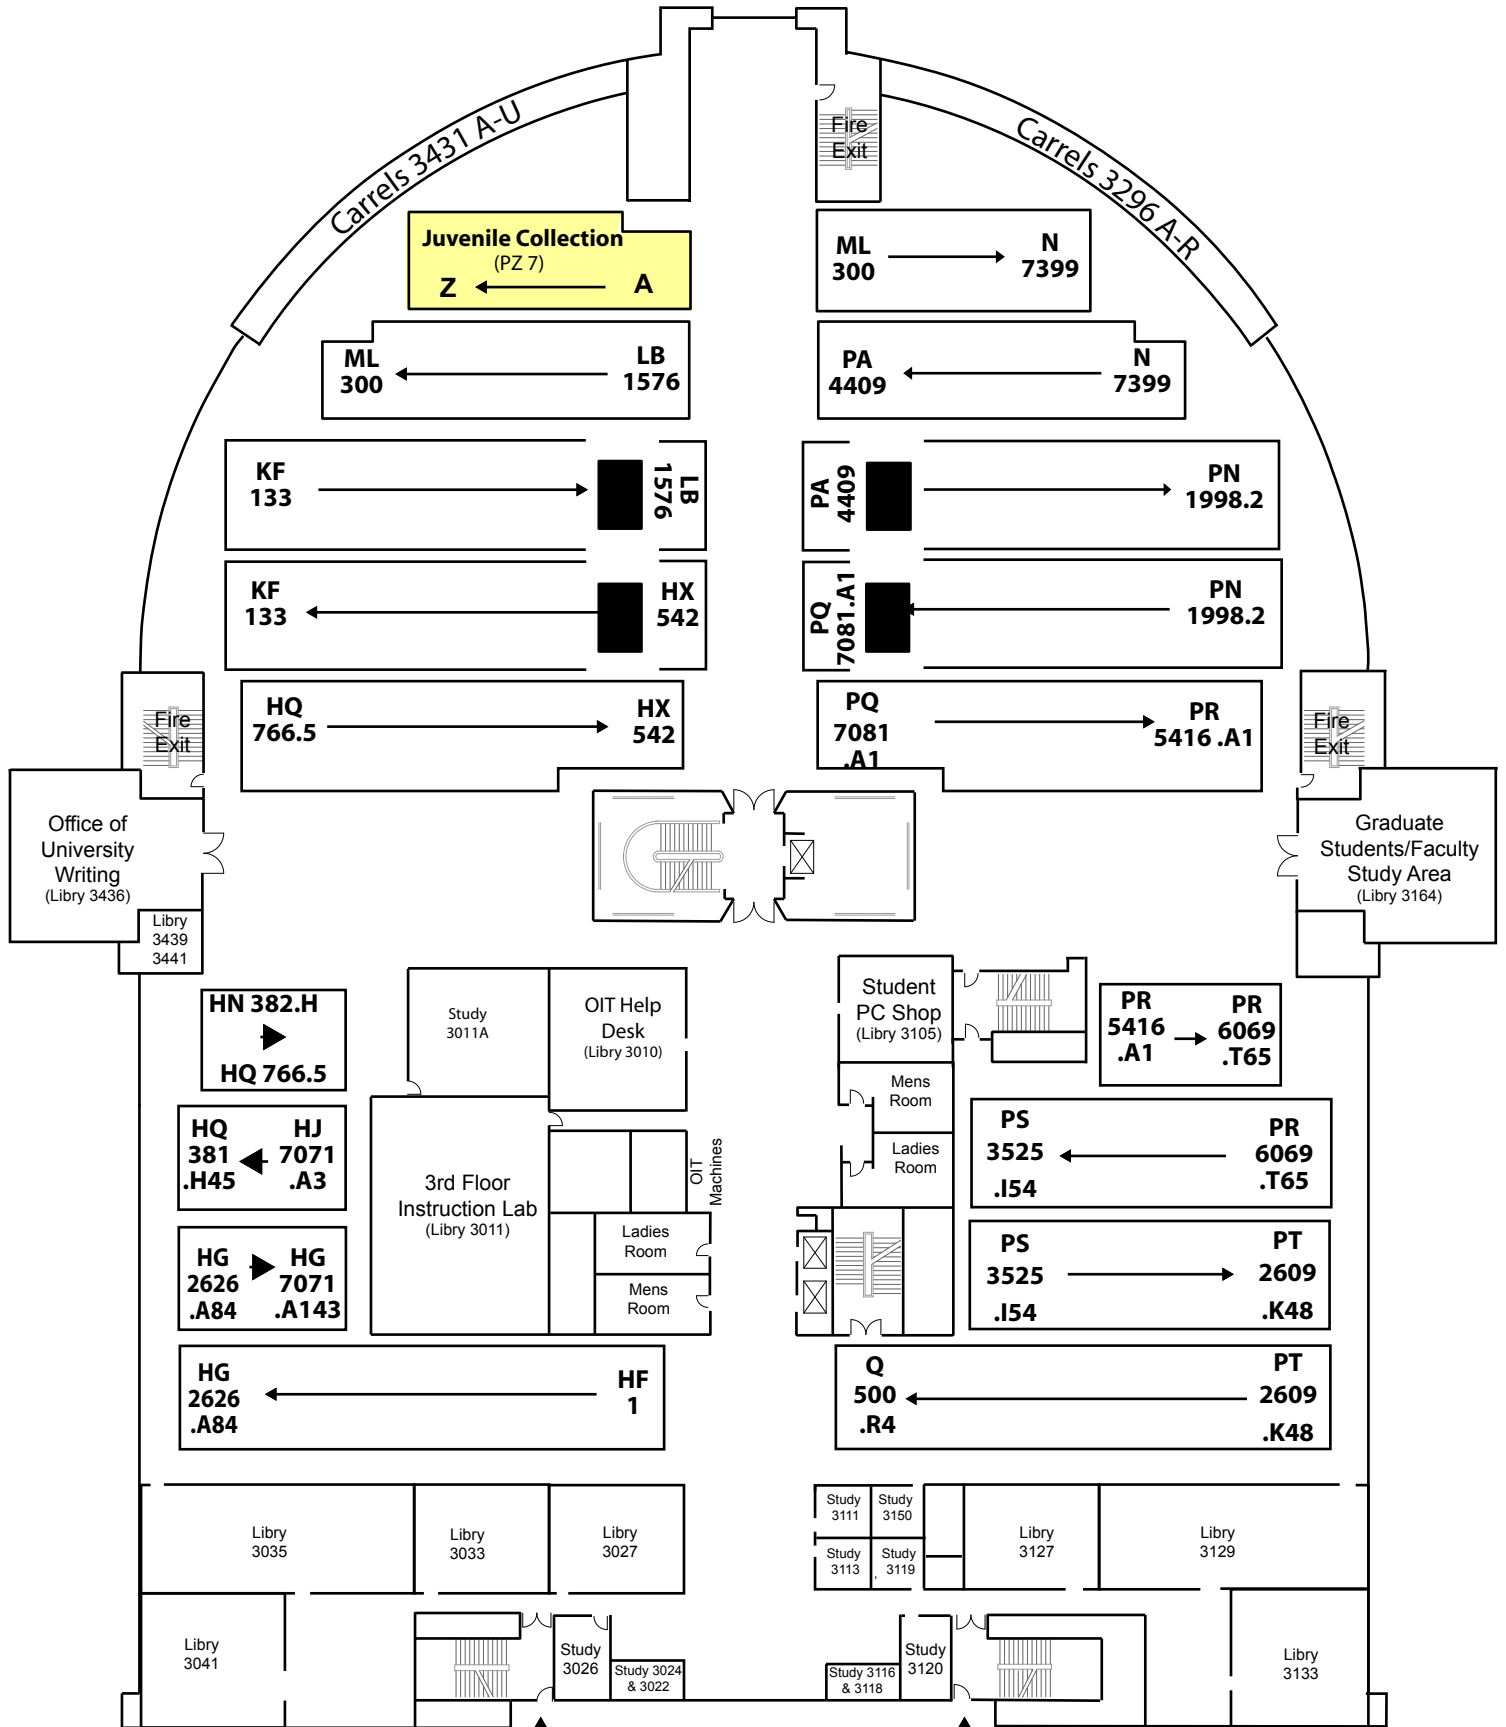

# RBD Library -- 3rd Floor

## Call Numbers HF - Q 500

Access to RBD Library from Mell Classroom Building