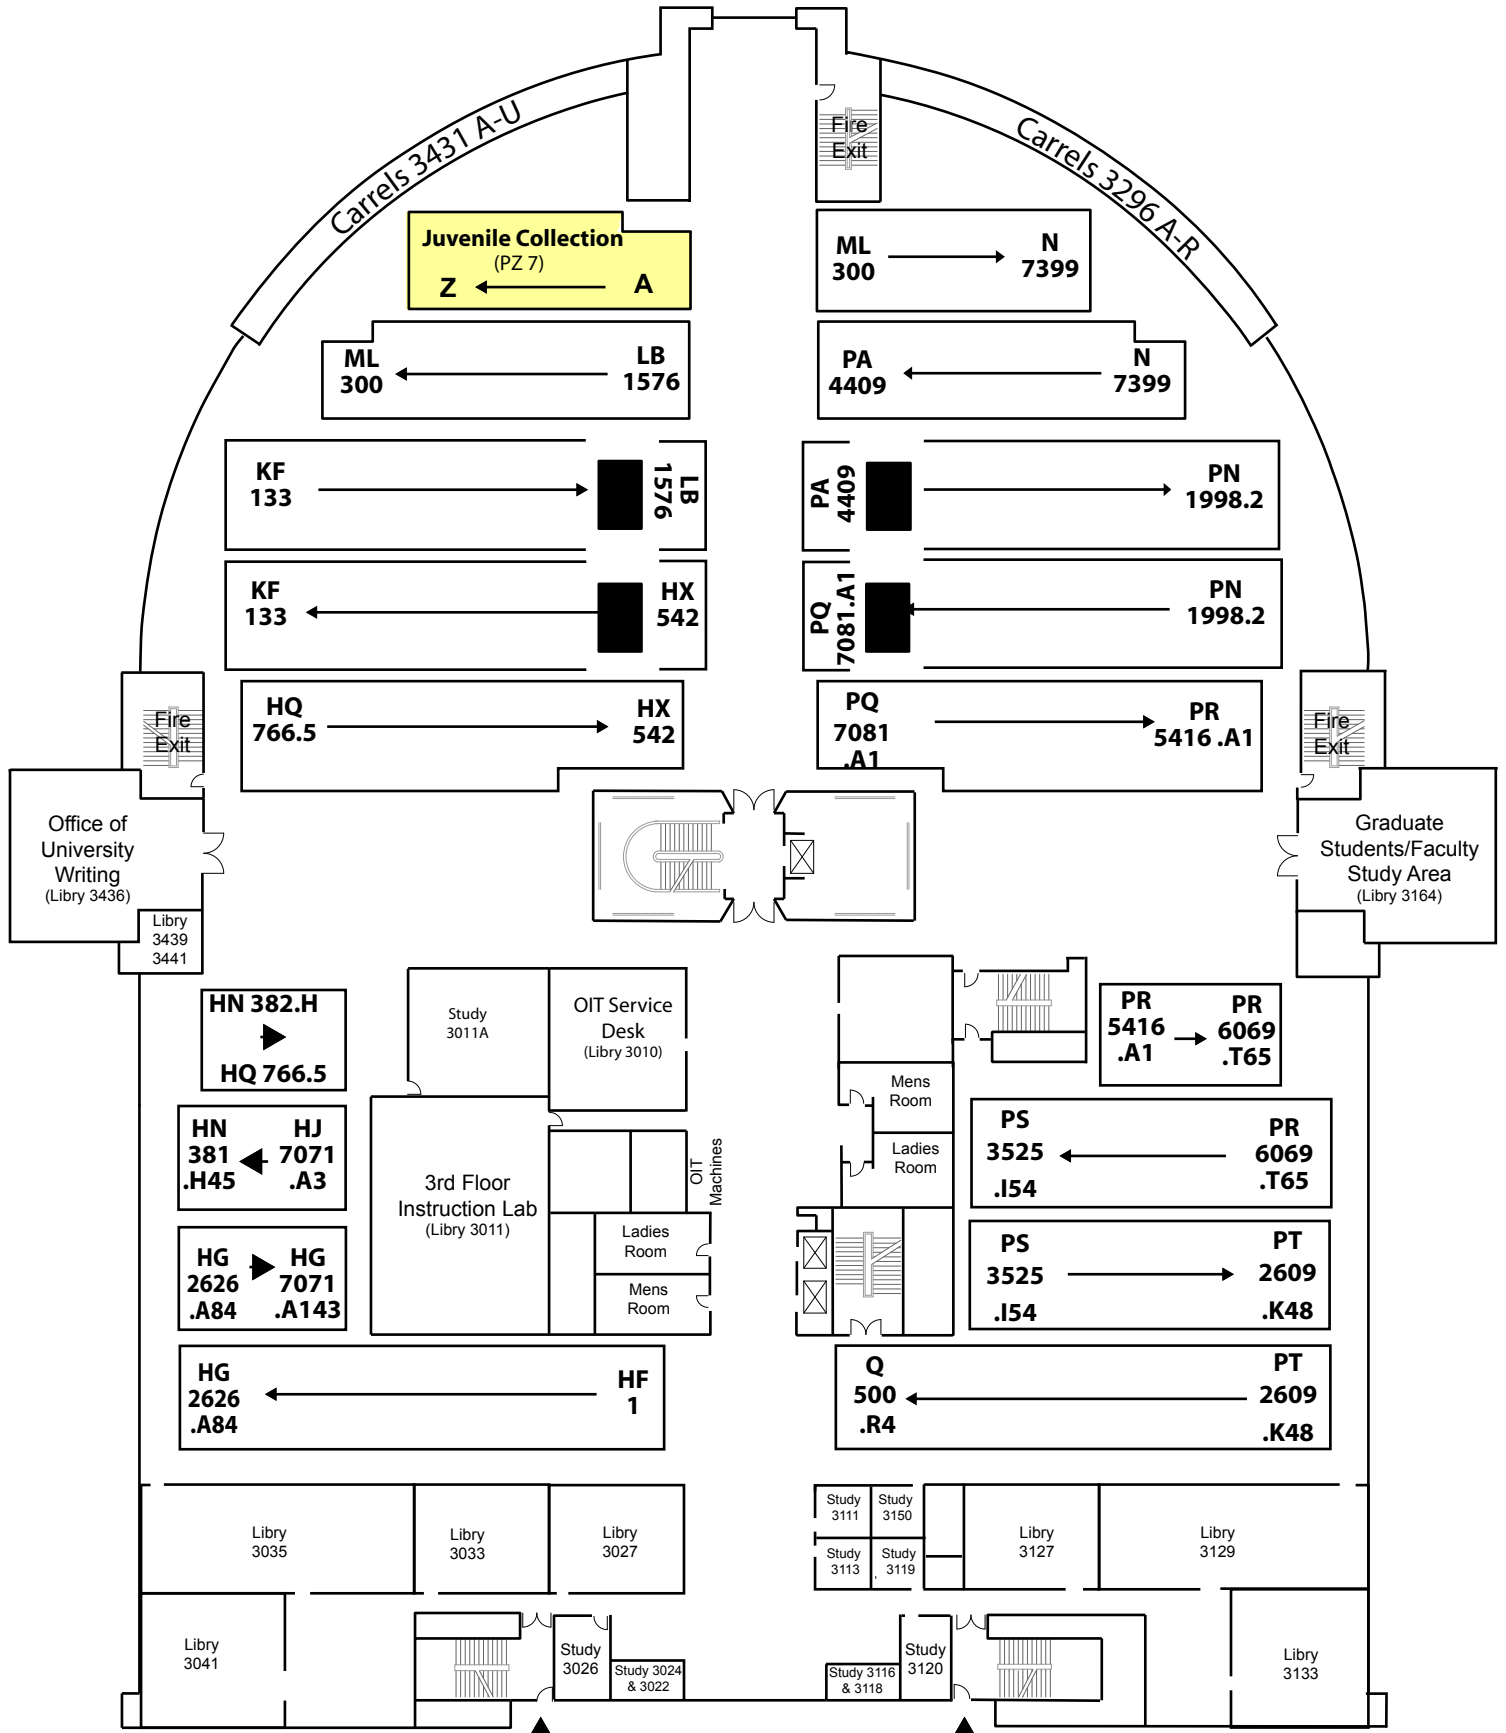

RBD Library -- 3rd Floor

Call Numbers HF - Q 500

Access to RBD Library from Mell Classroom Building