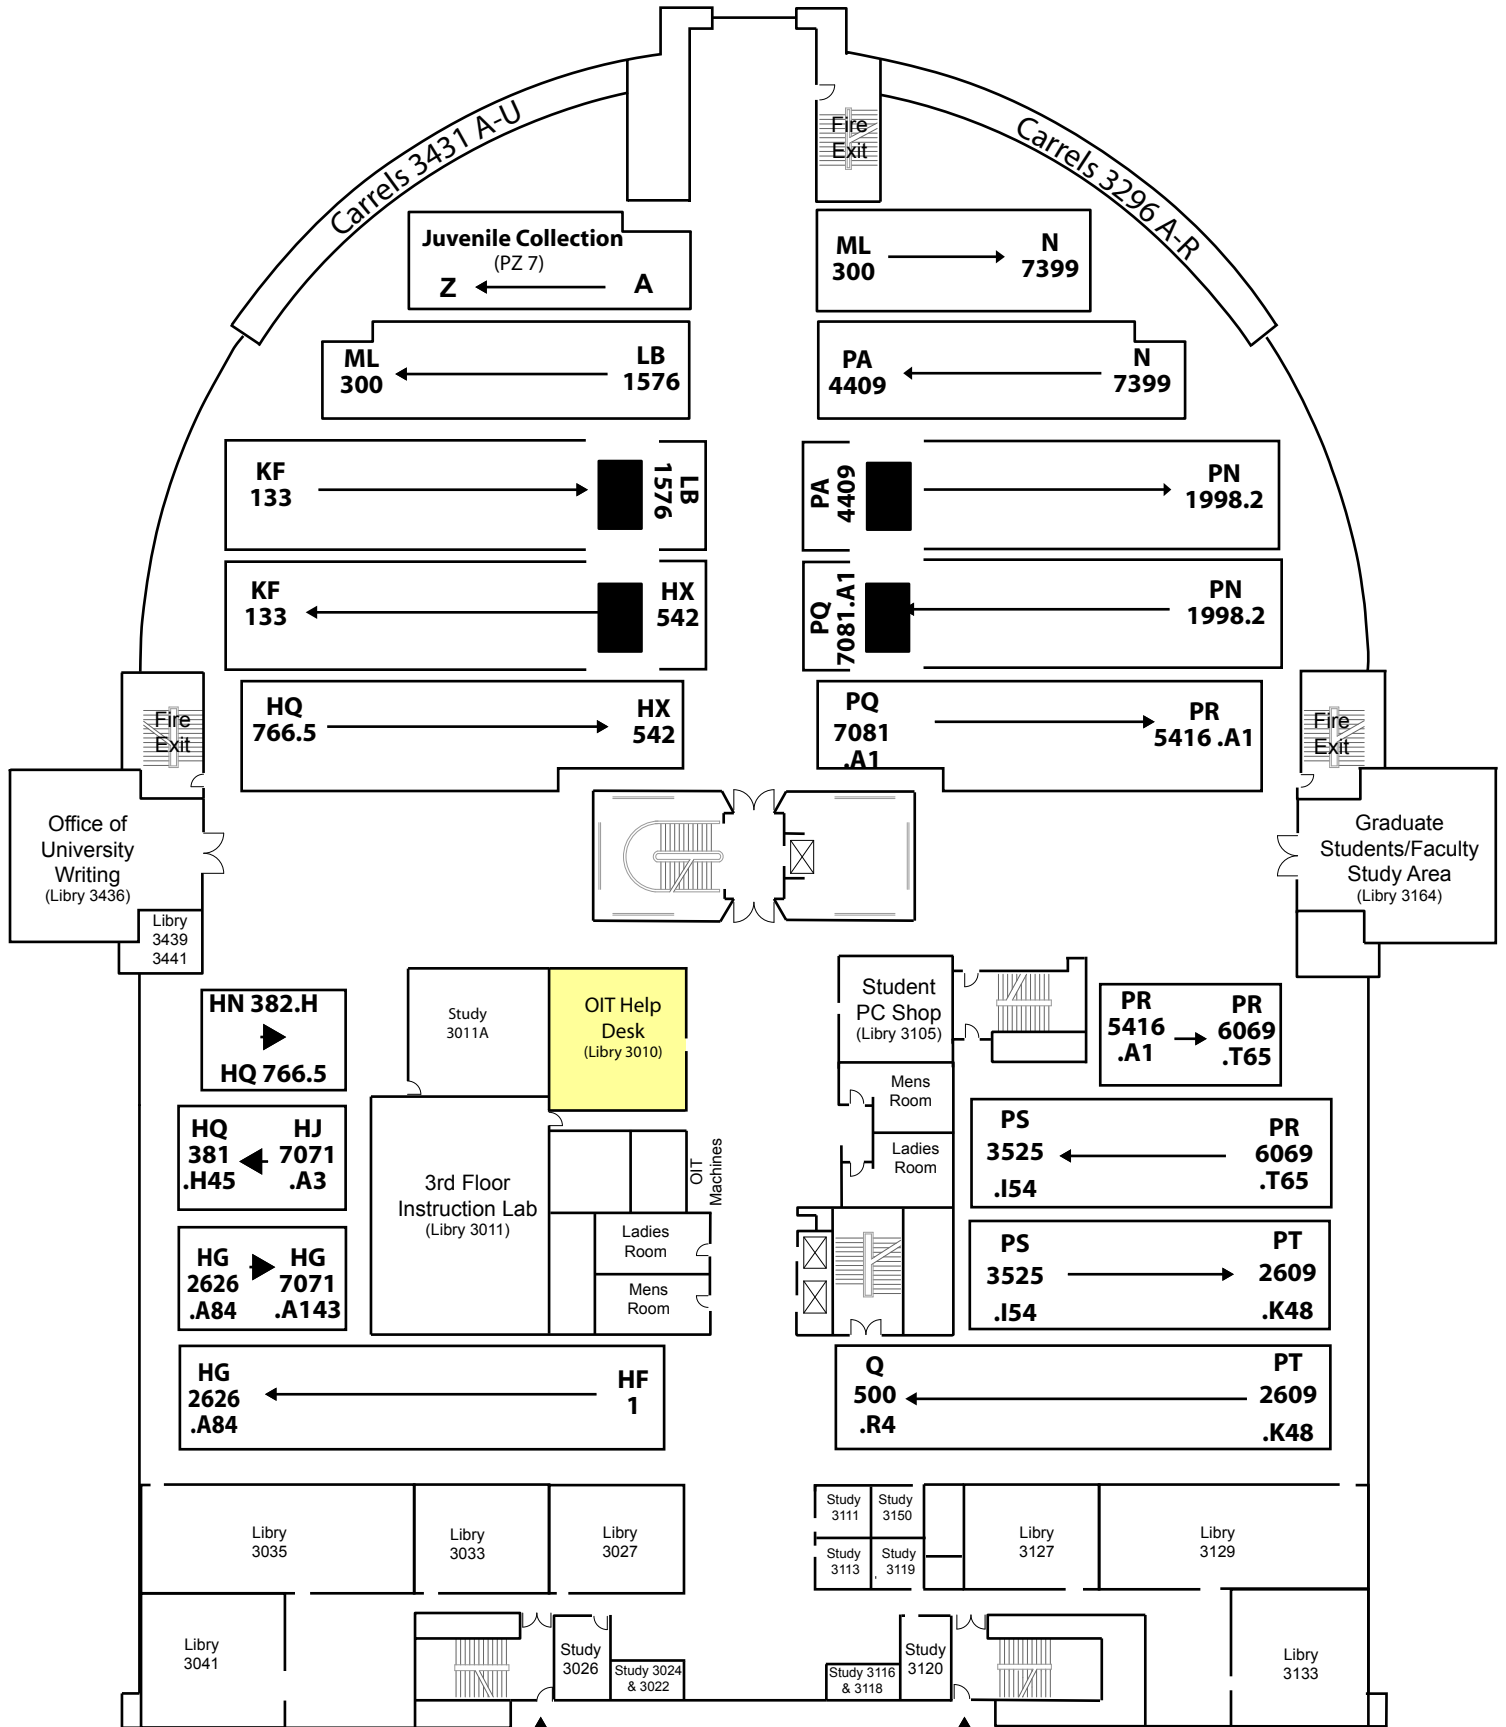

# RBD Library -- 3rd Floor

## Call Numbers HF - Q 500

Access to RBD Library from Mell Classroom Building