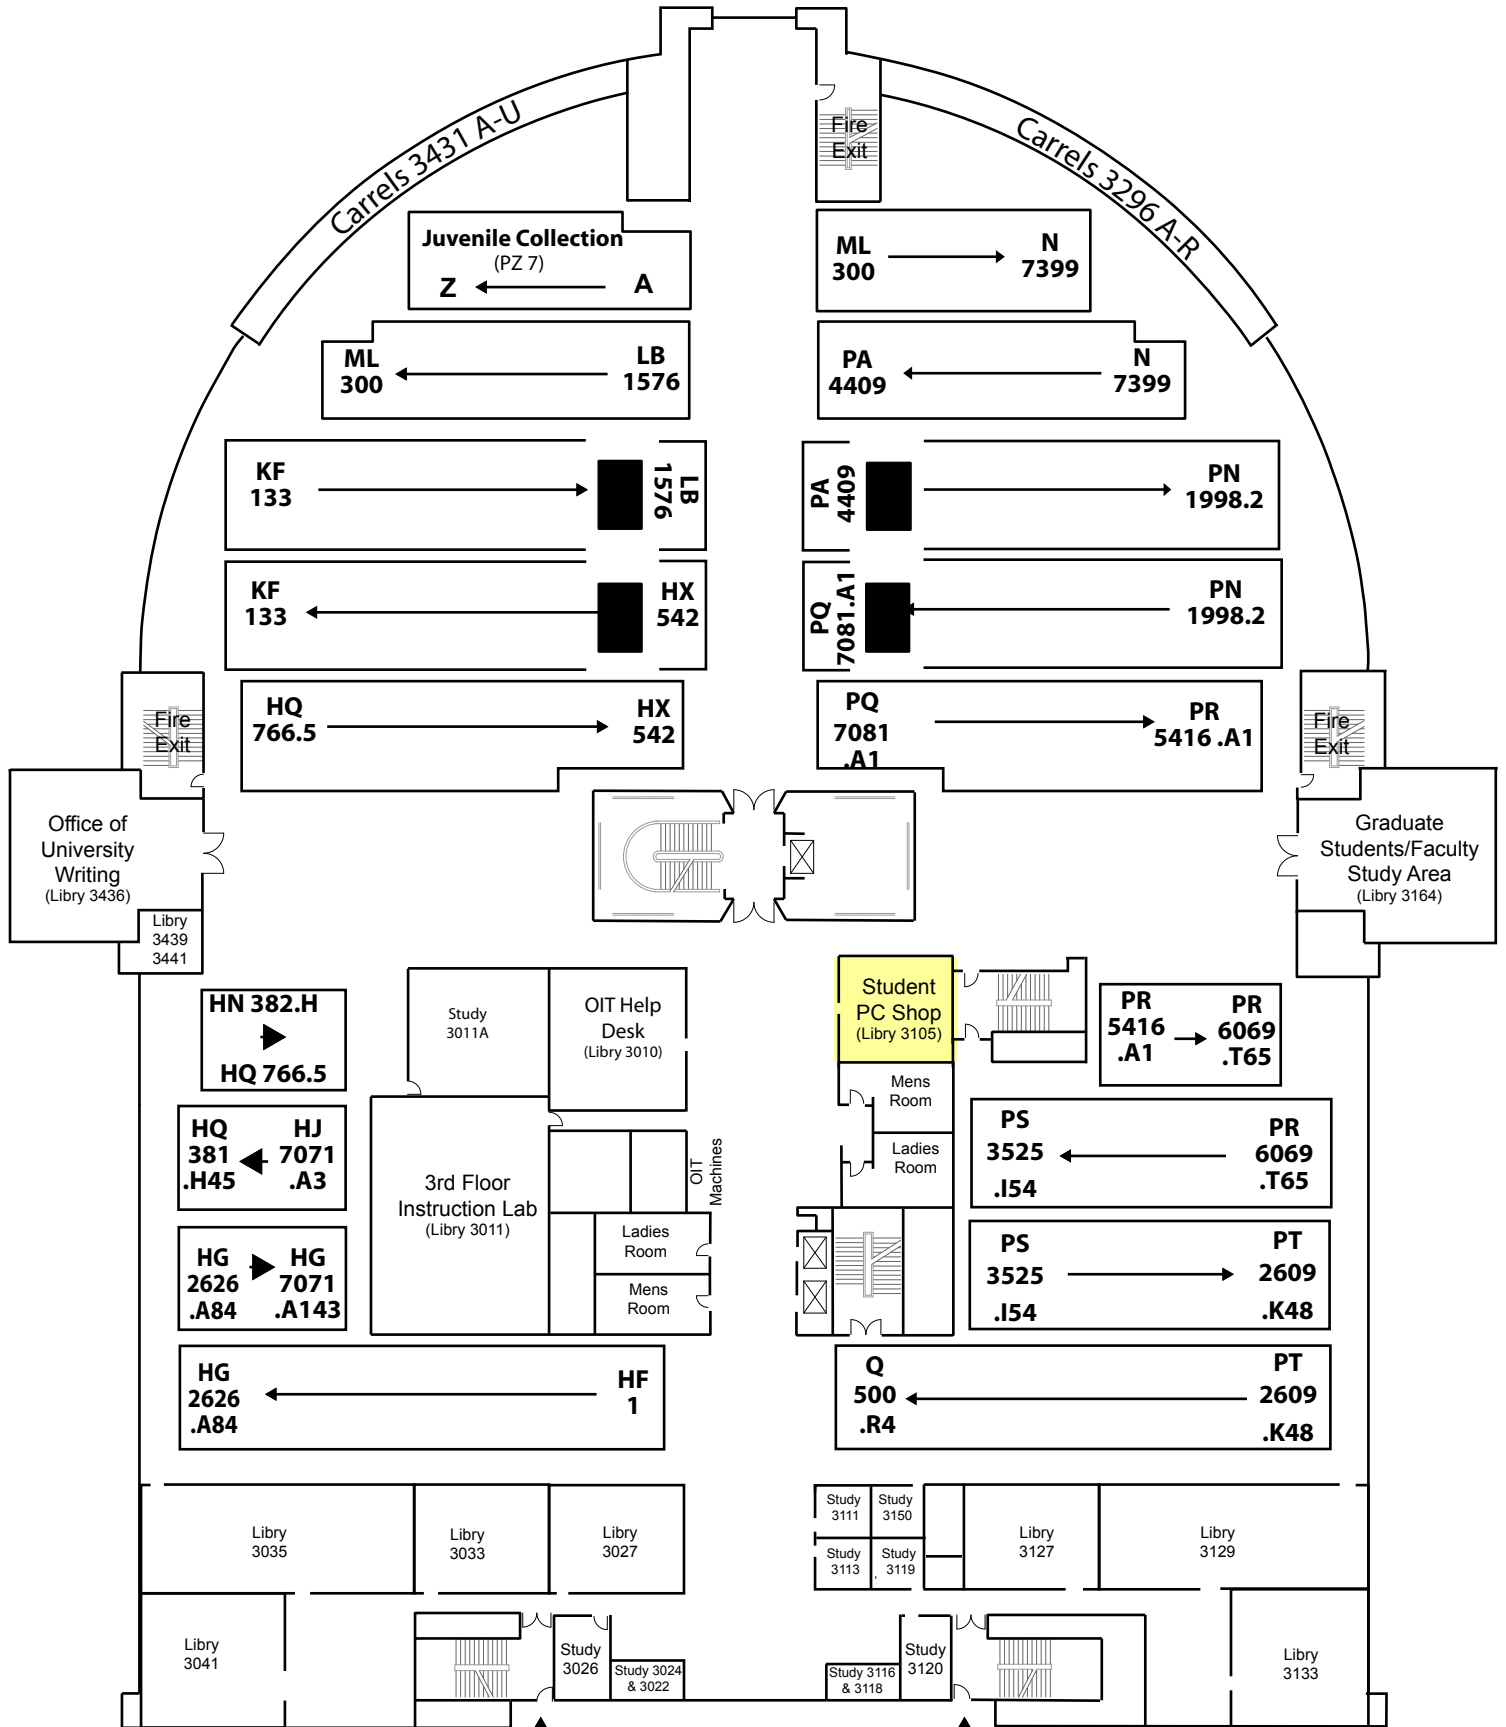

RBD Library -- 3rd Floor

Call Numbers HF - Q 500

Access to RBD Library from Mell Classroom Building