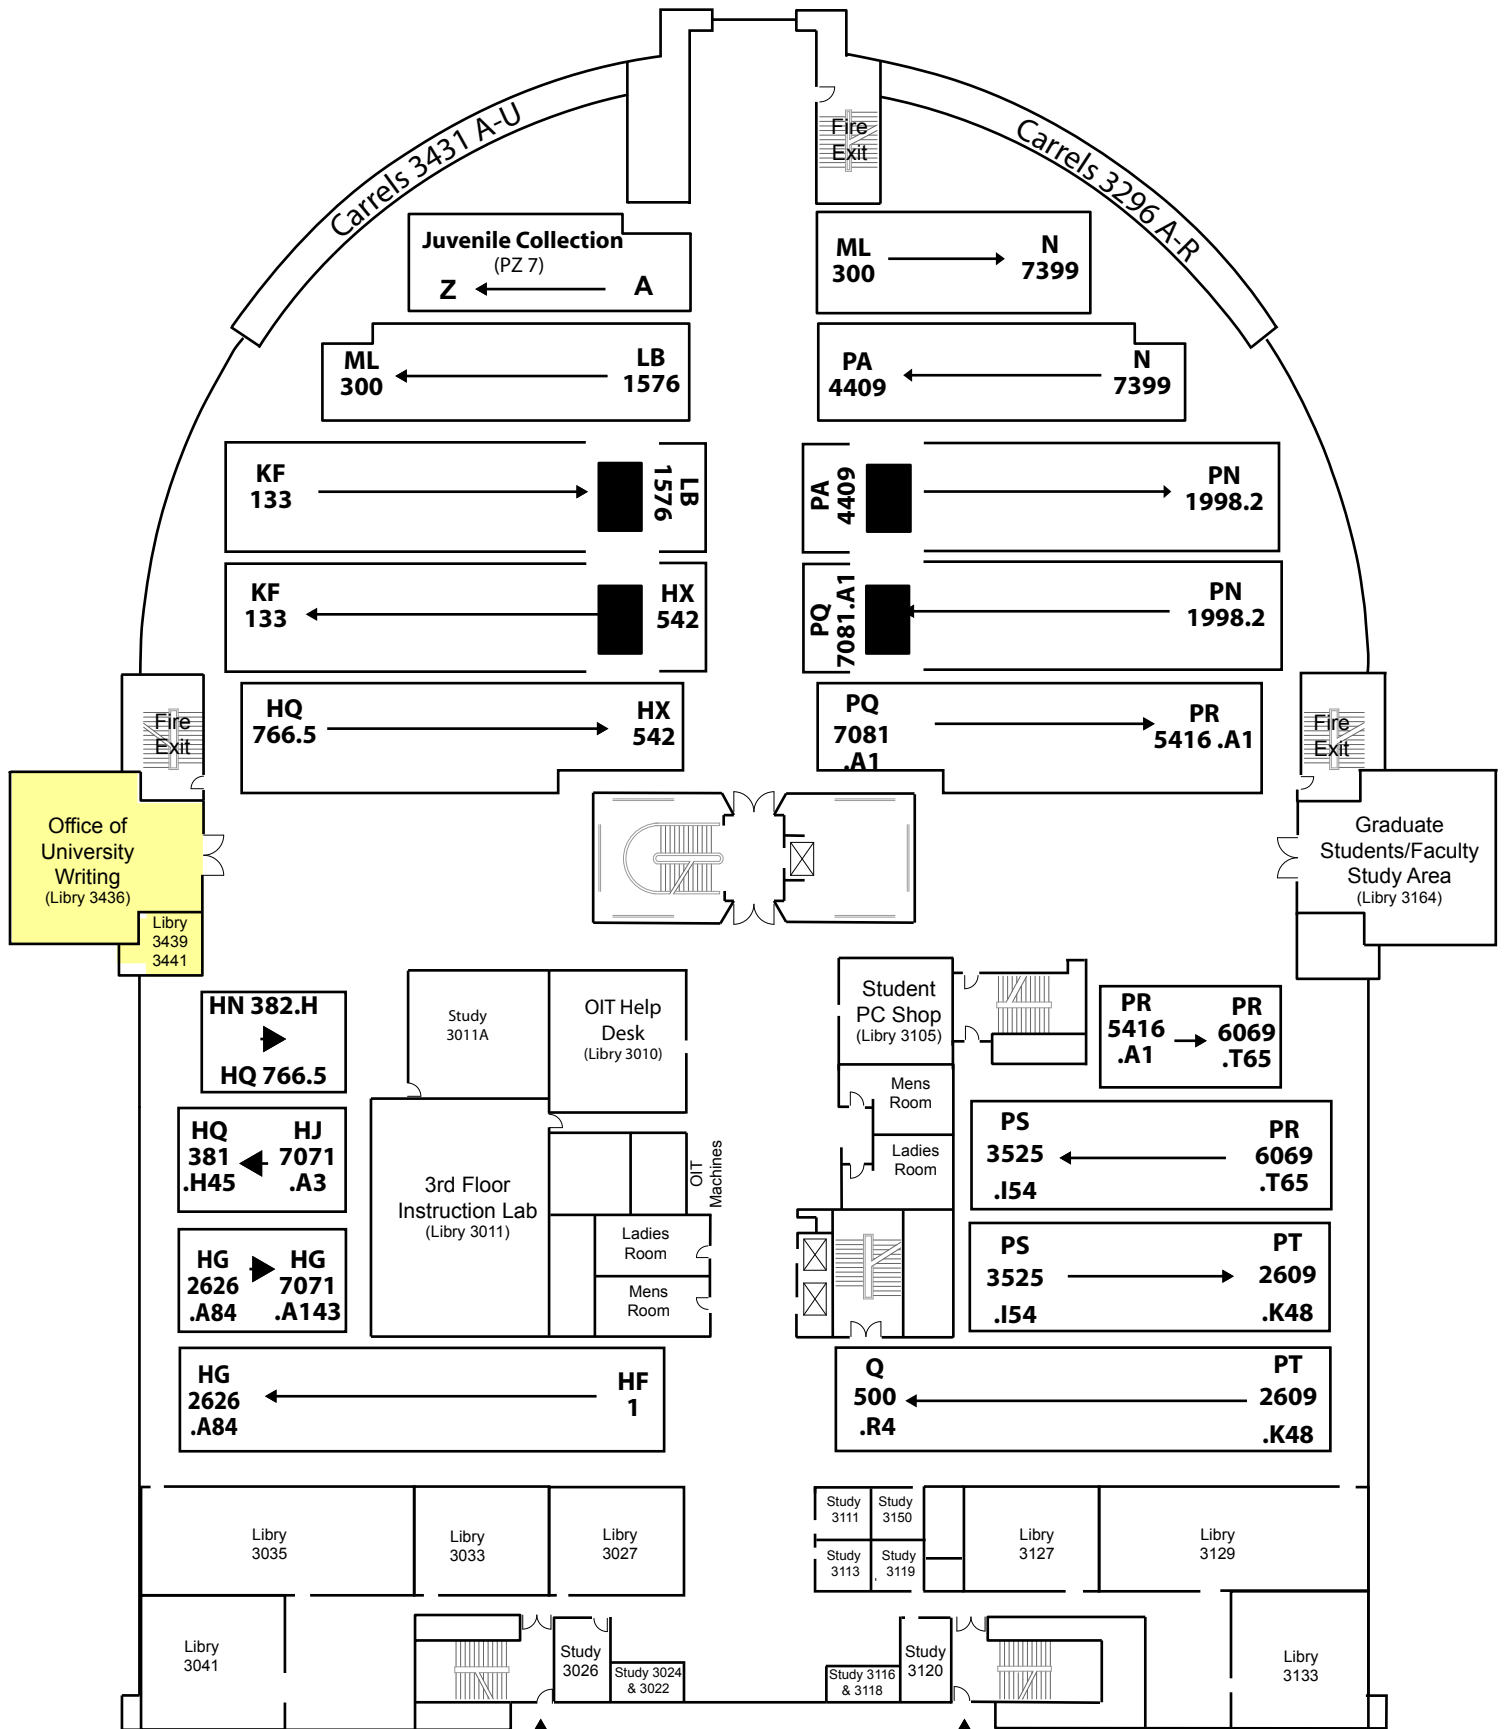

RBD Library -- 3rd Floor

Call Numbers HF - Q 500

Access to RBD Library from Mell Classroom Building