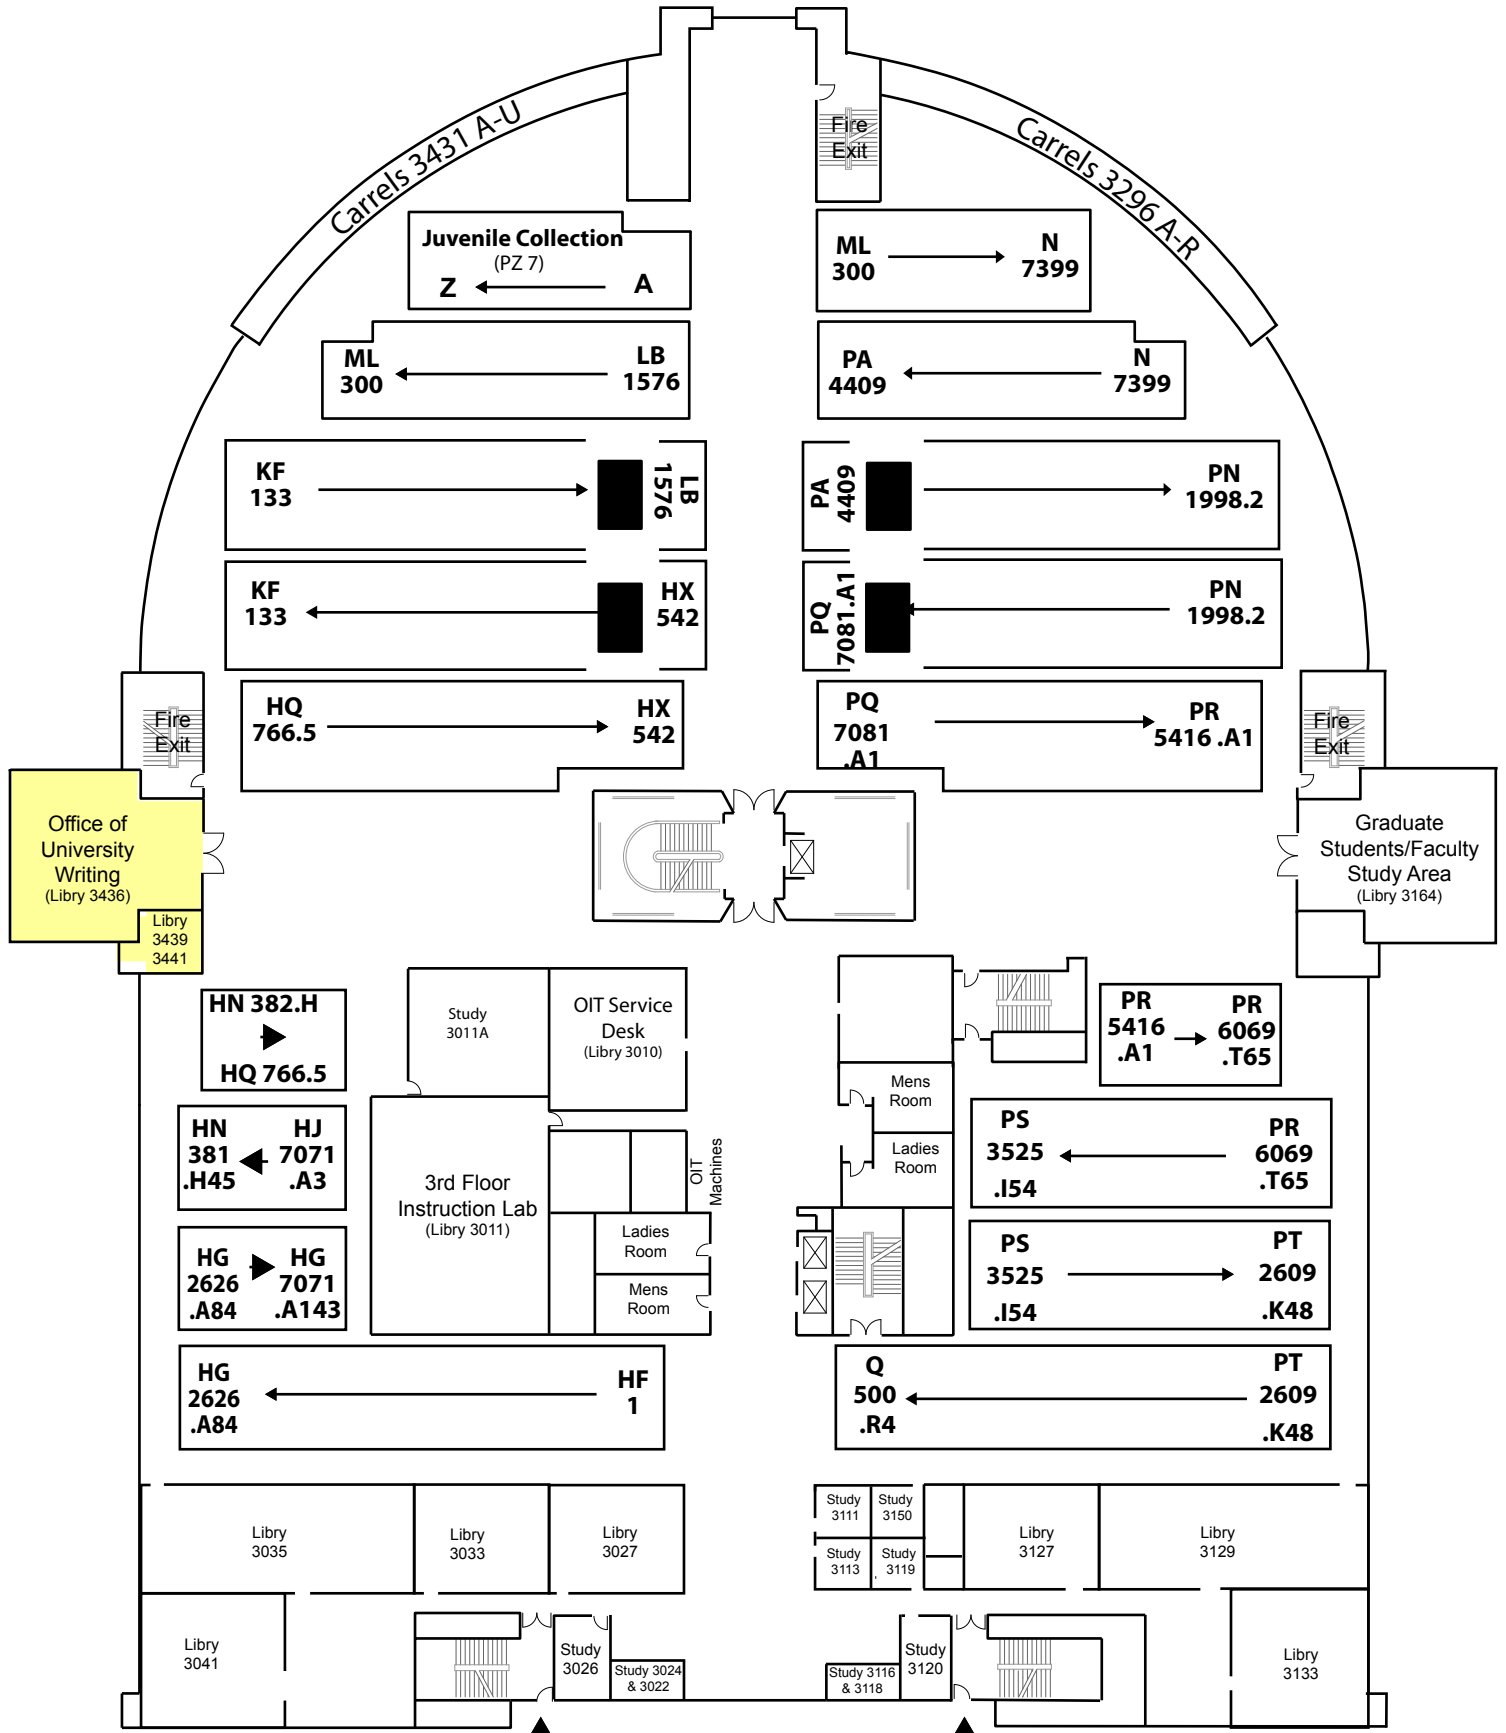

RBD Library -- 3rd Floor

Call Numbers HF - Q 500

Access to RBD Library from Mell Classroom Building