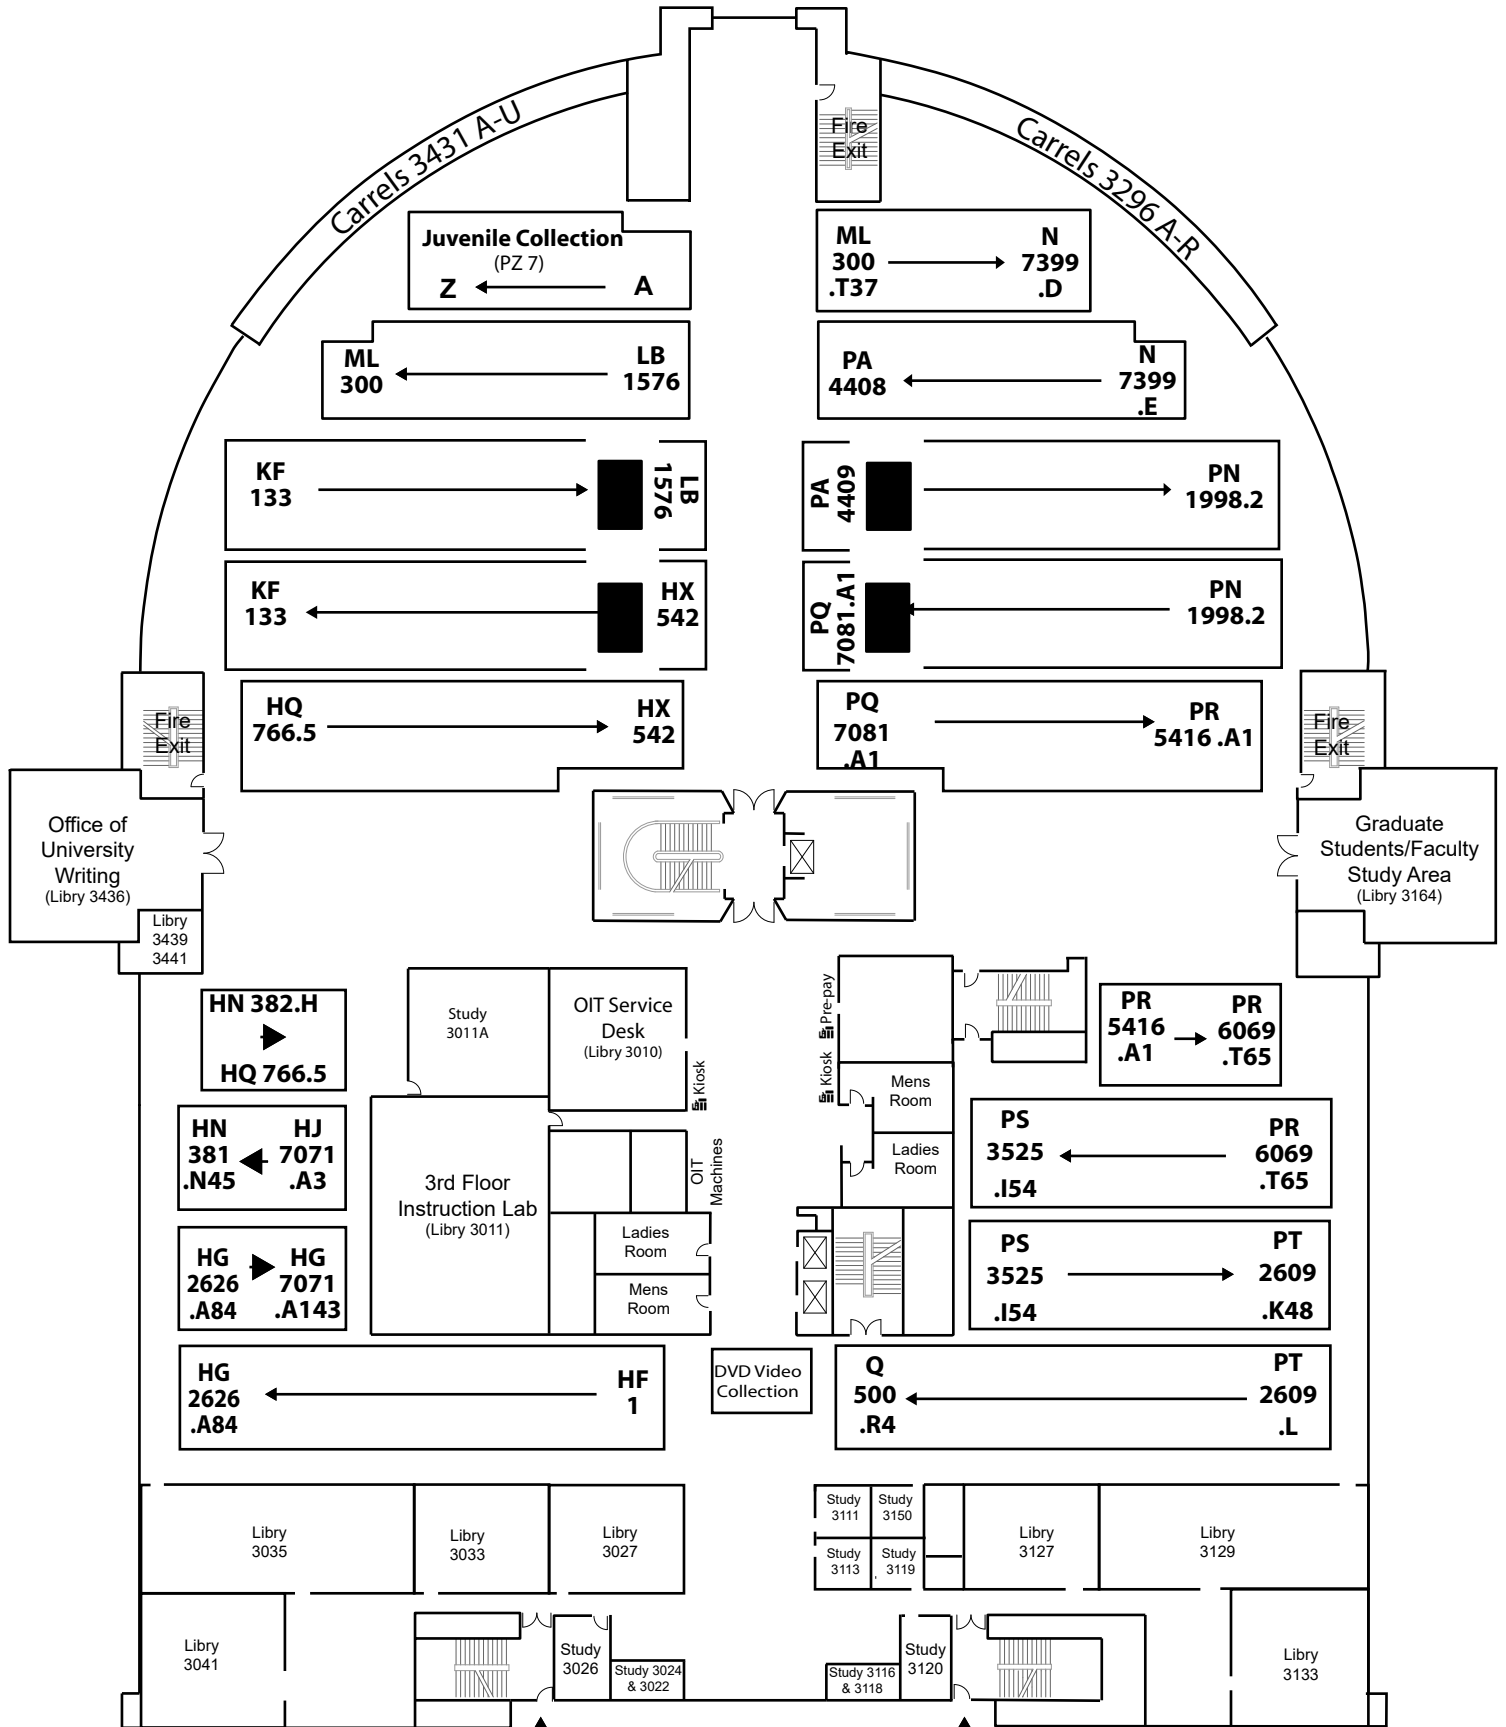

RBD Library -- 3rd Floor

Call Numbers HF - Q 500

Access to RBD Library from Mell Classroom Building