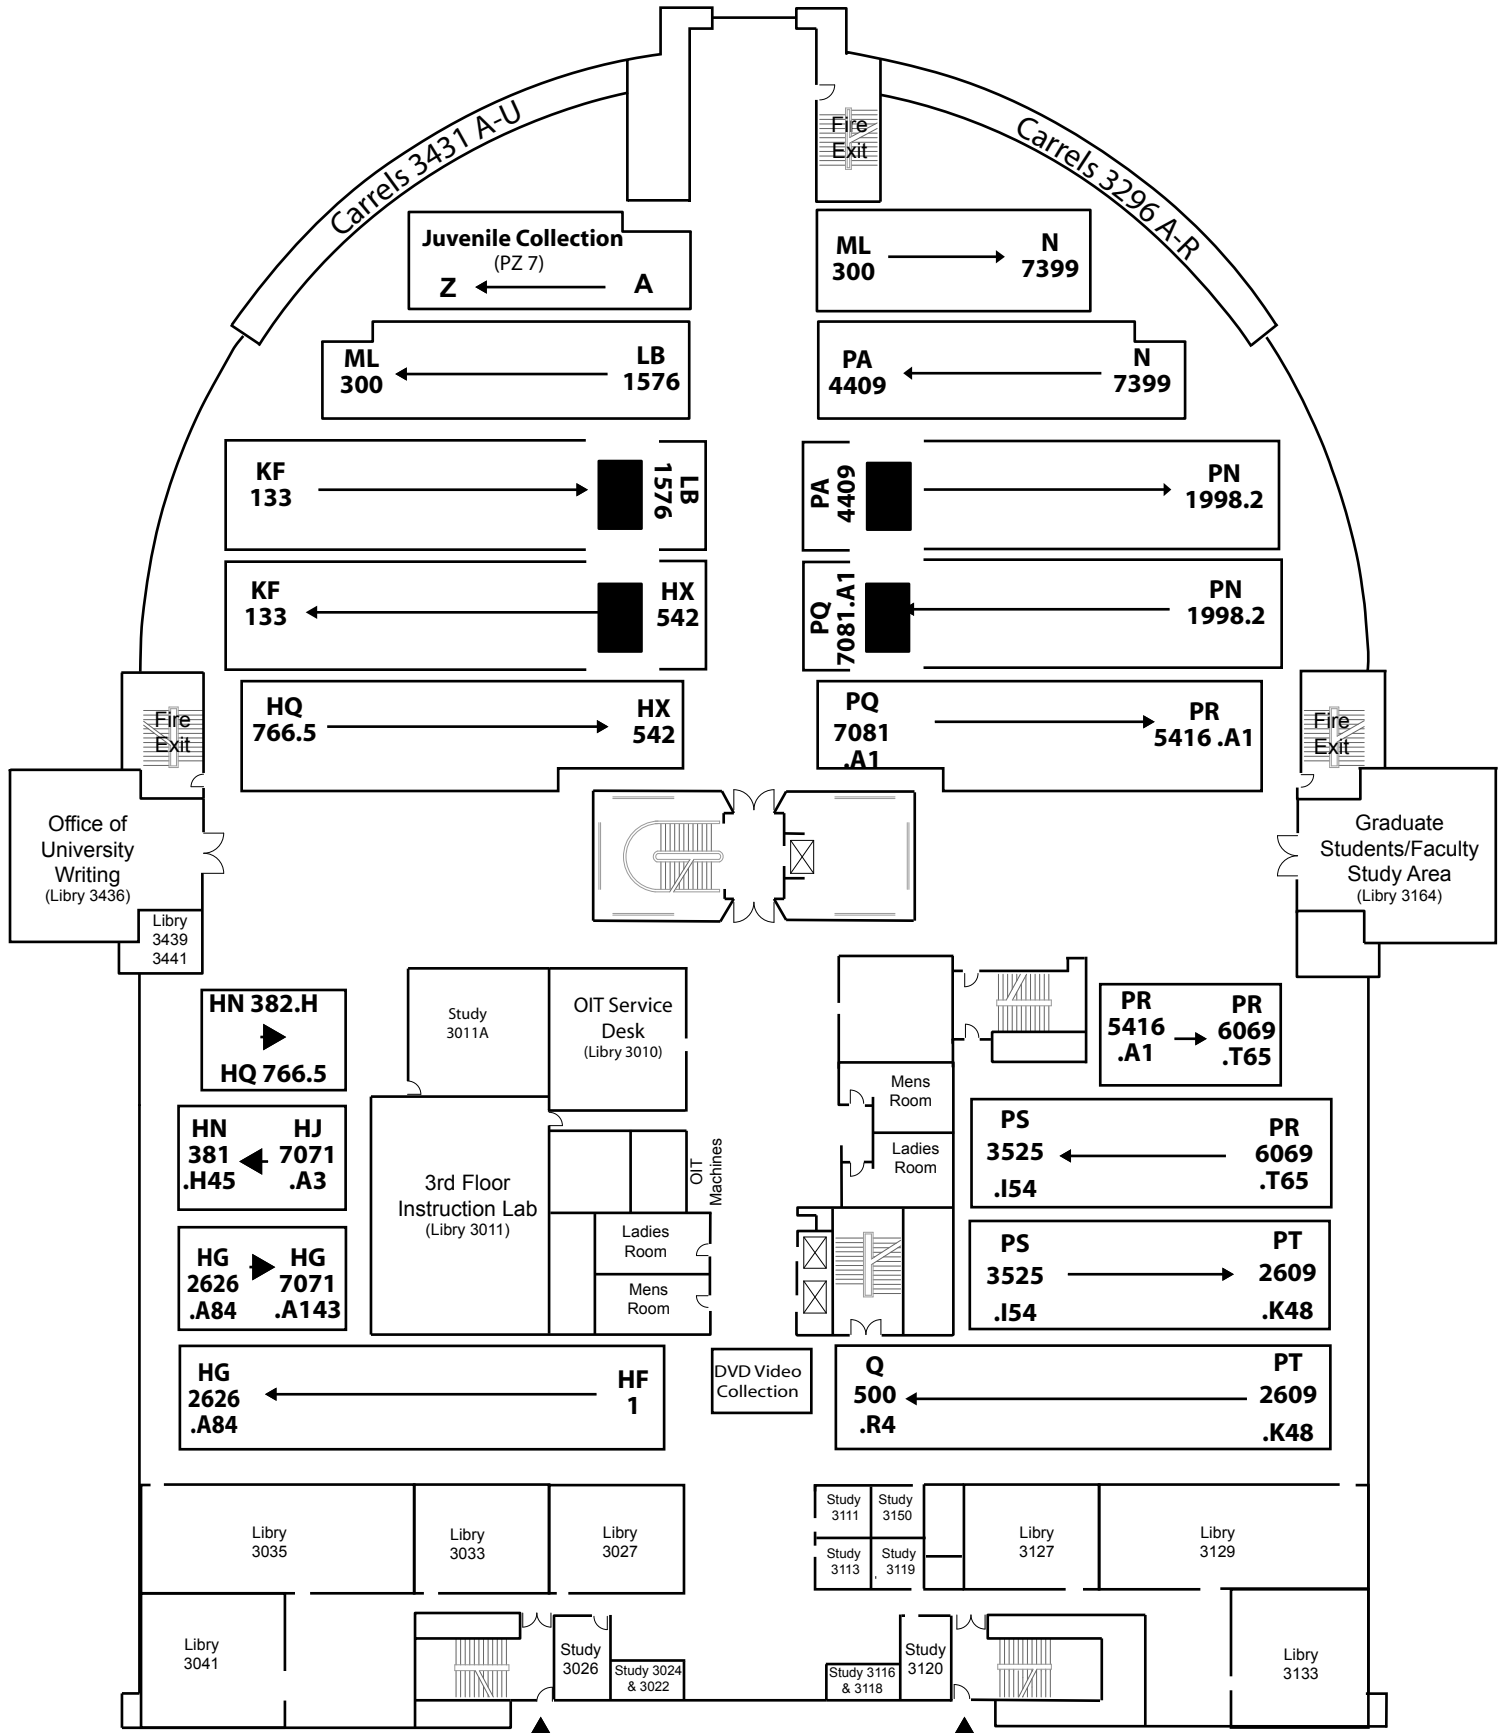

RBD Library -- 3rd Floor

Call Numbers HF - Q 500

Access to RBD Library from Mell Classroom Building