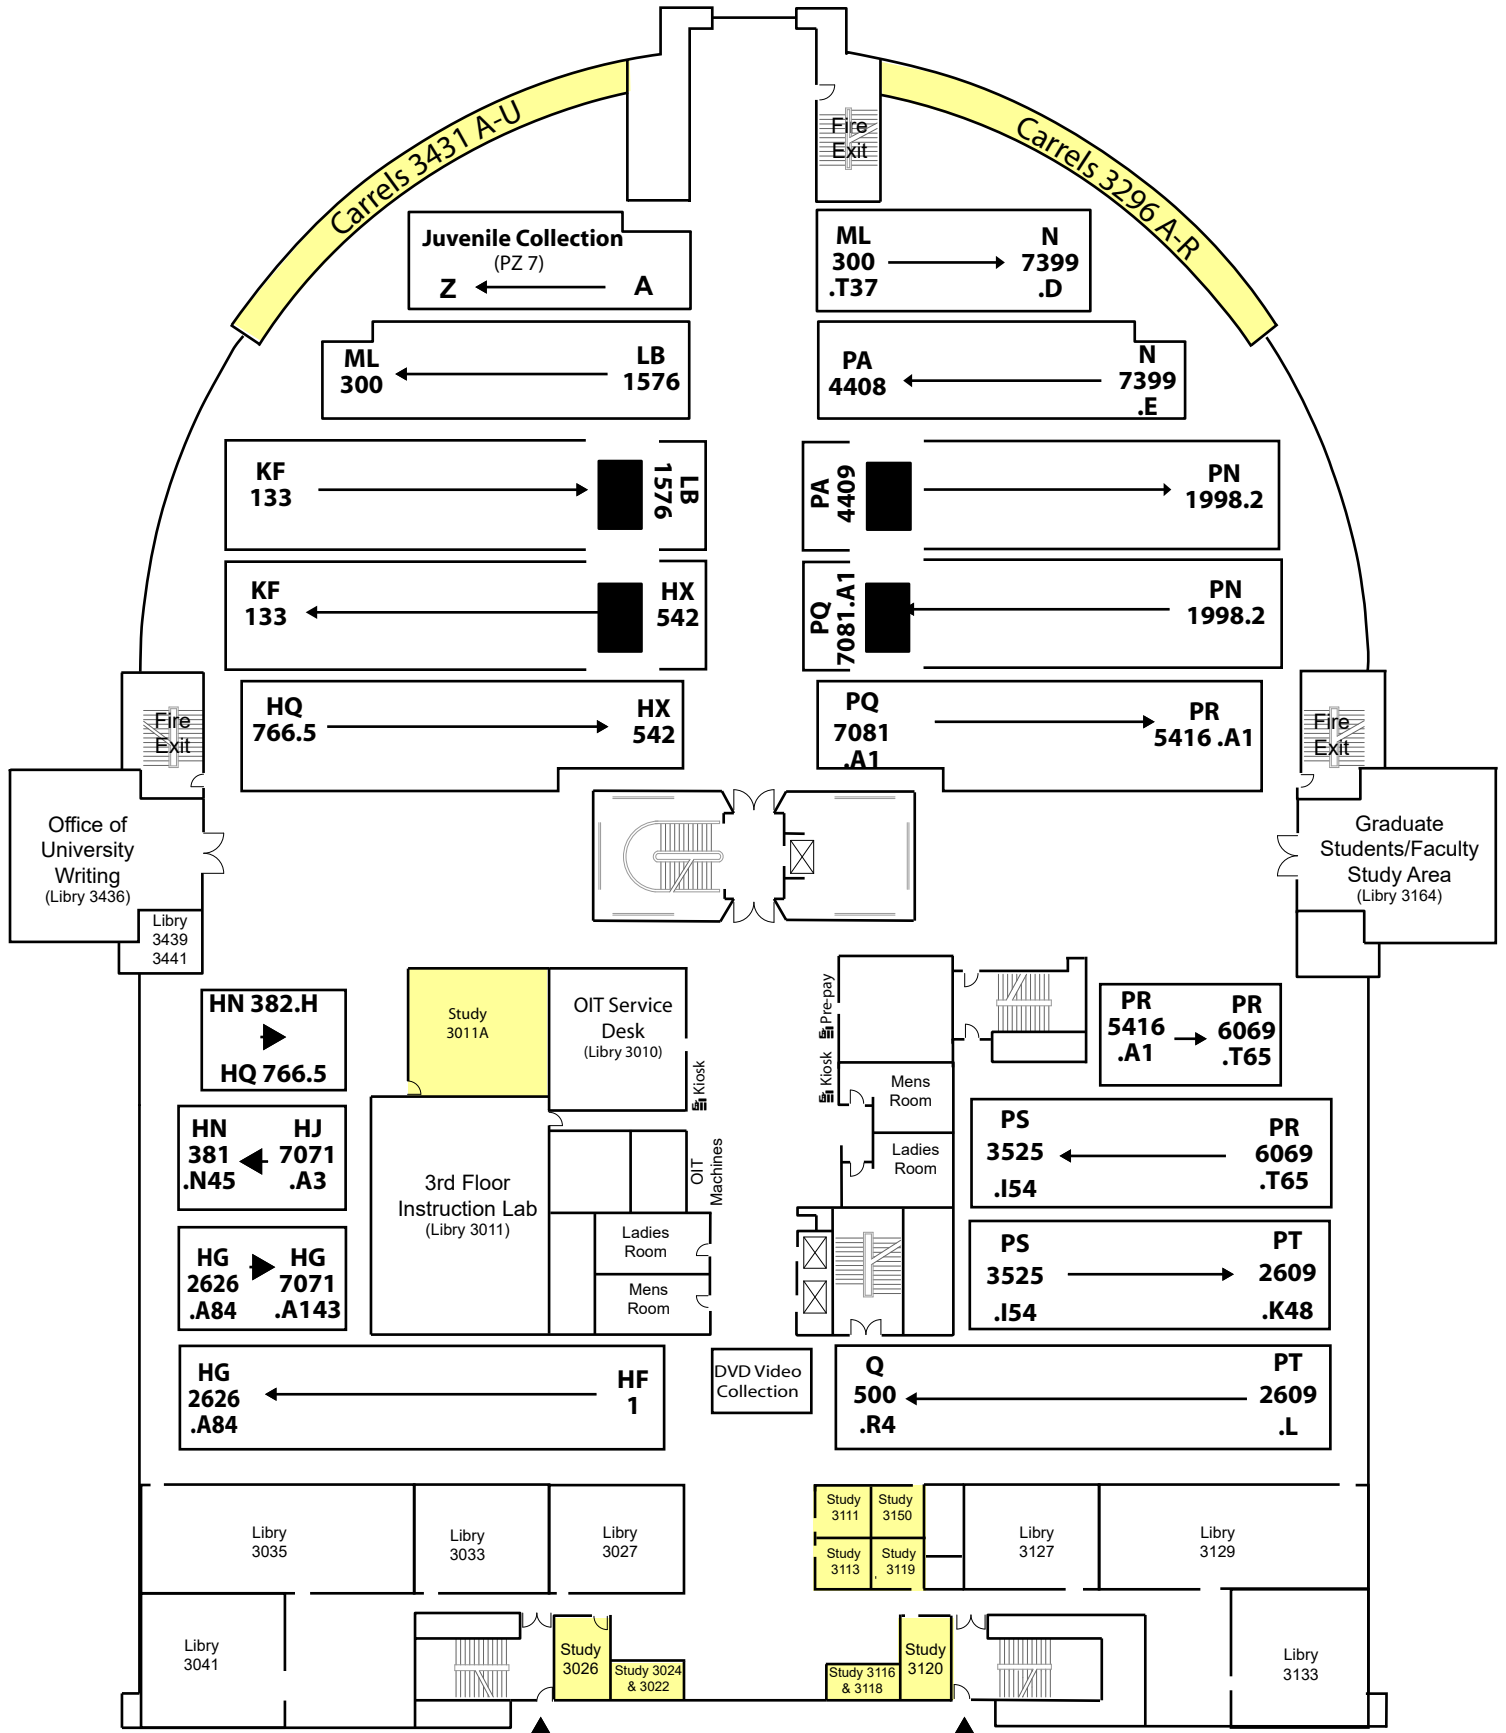

# RBD Library -- 3rd Floor

## Call Numbers HF - Q 500

Access to RBD Library from Mell Classroom Building