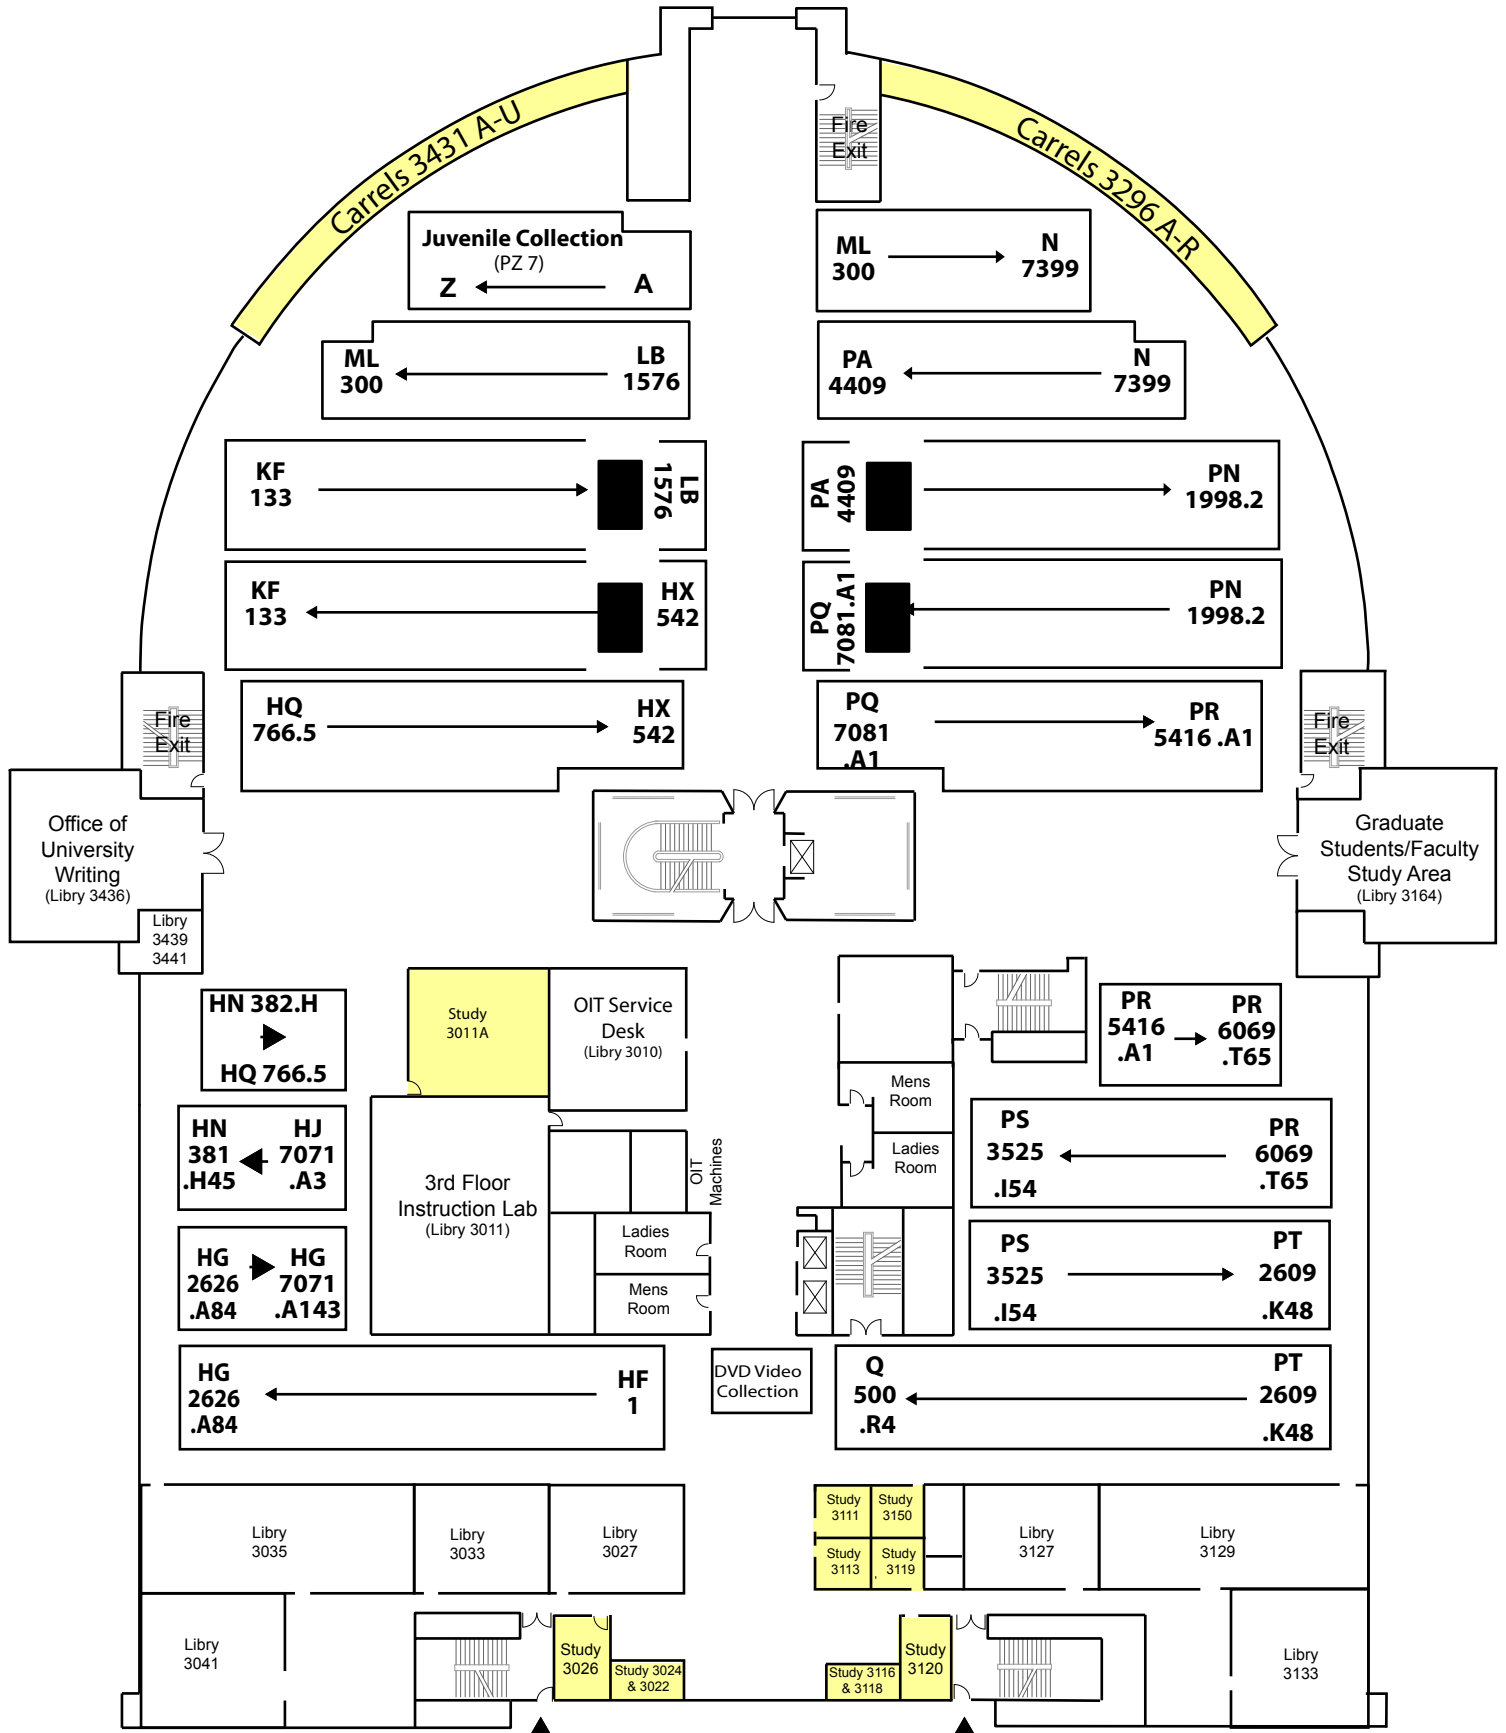

RBD Library -- 3rd Floor

Call Numbers HF - Q 500

Access to RBD Library from Mell Classroom Building