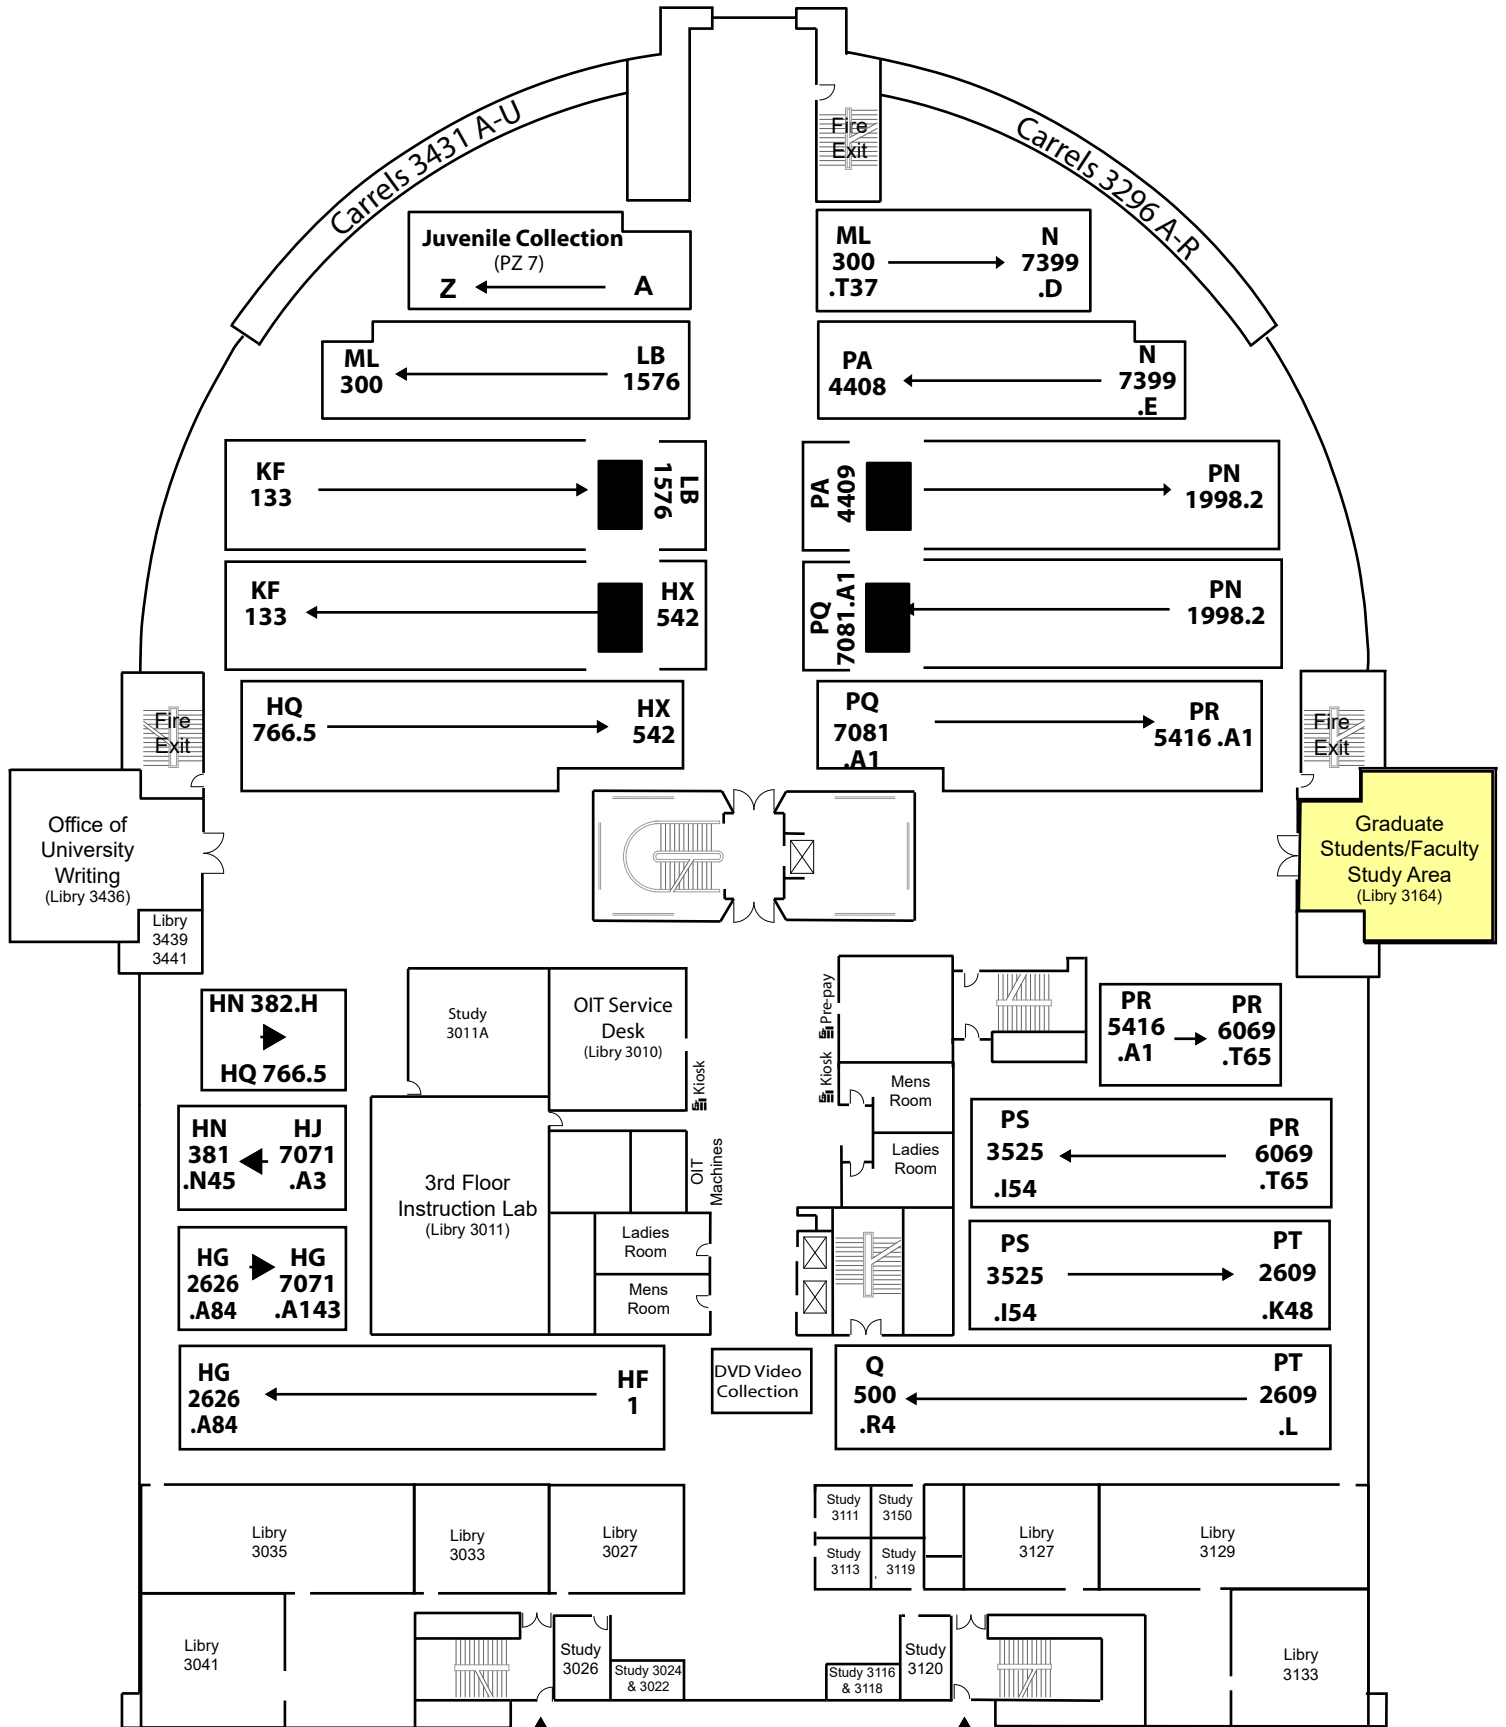

# RBD Library -- 3rd Floor

## Call Numbers HF - Q 500

Access to RBD Library from Mell Classroom Building