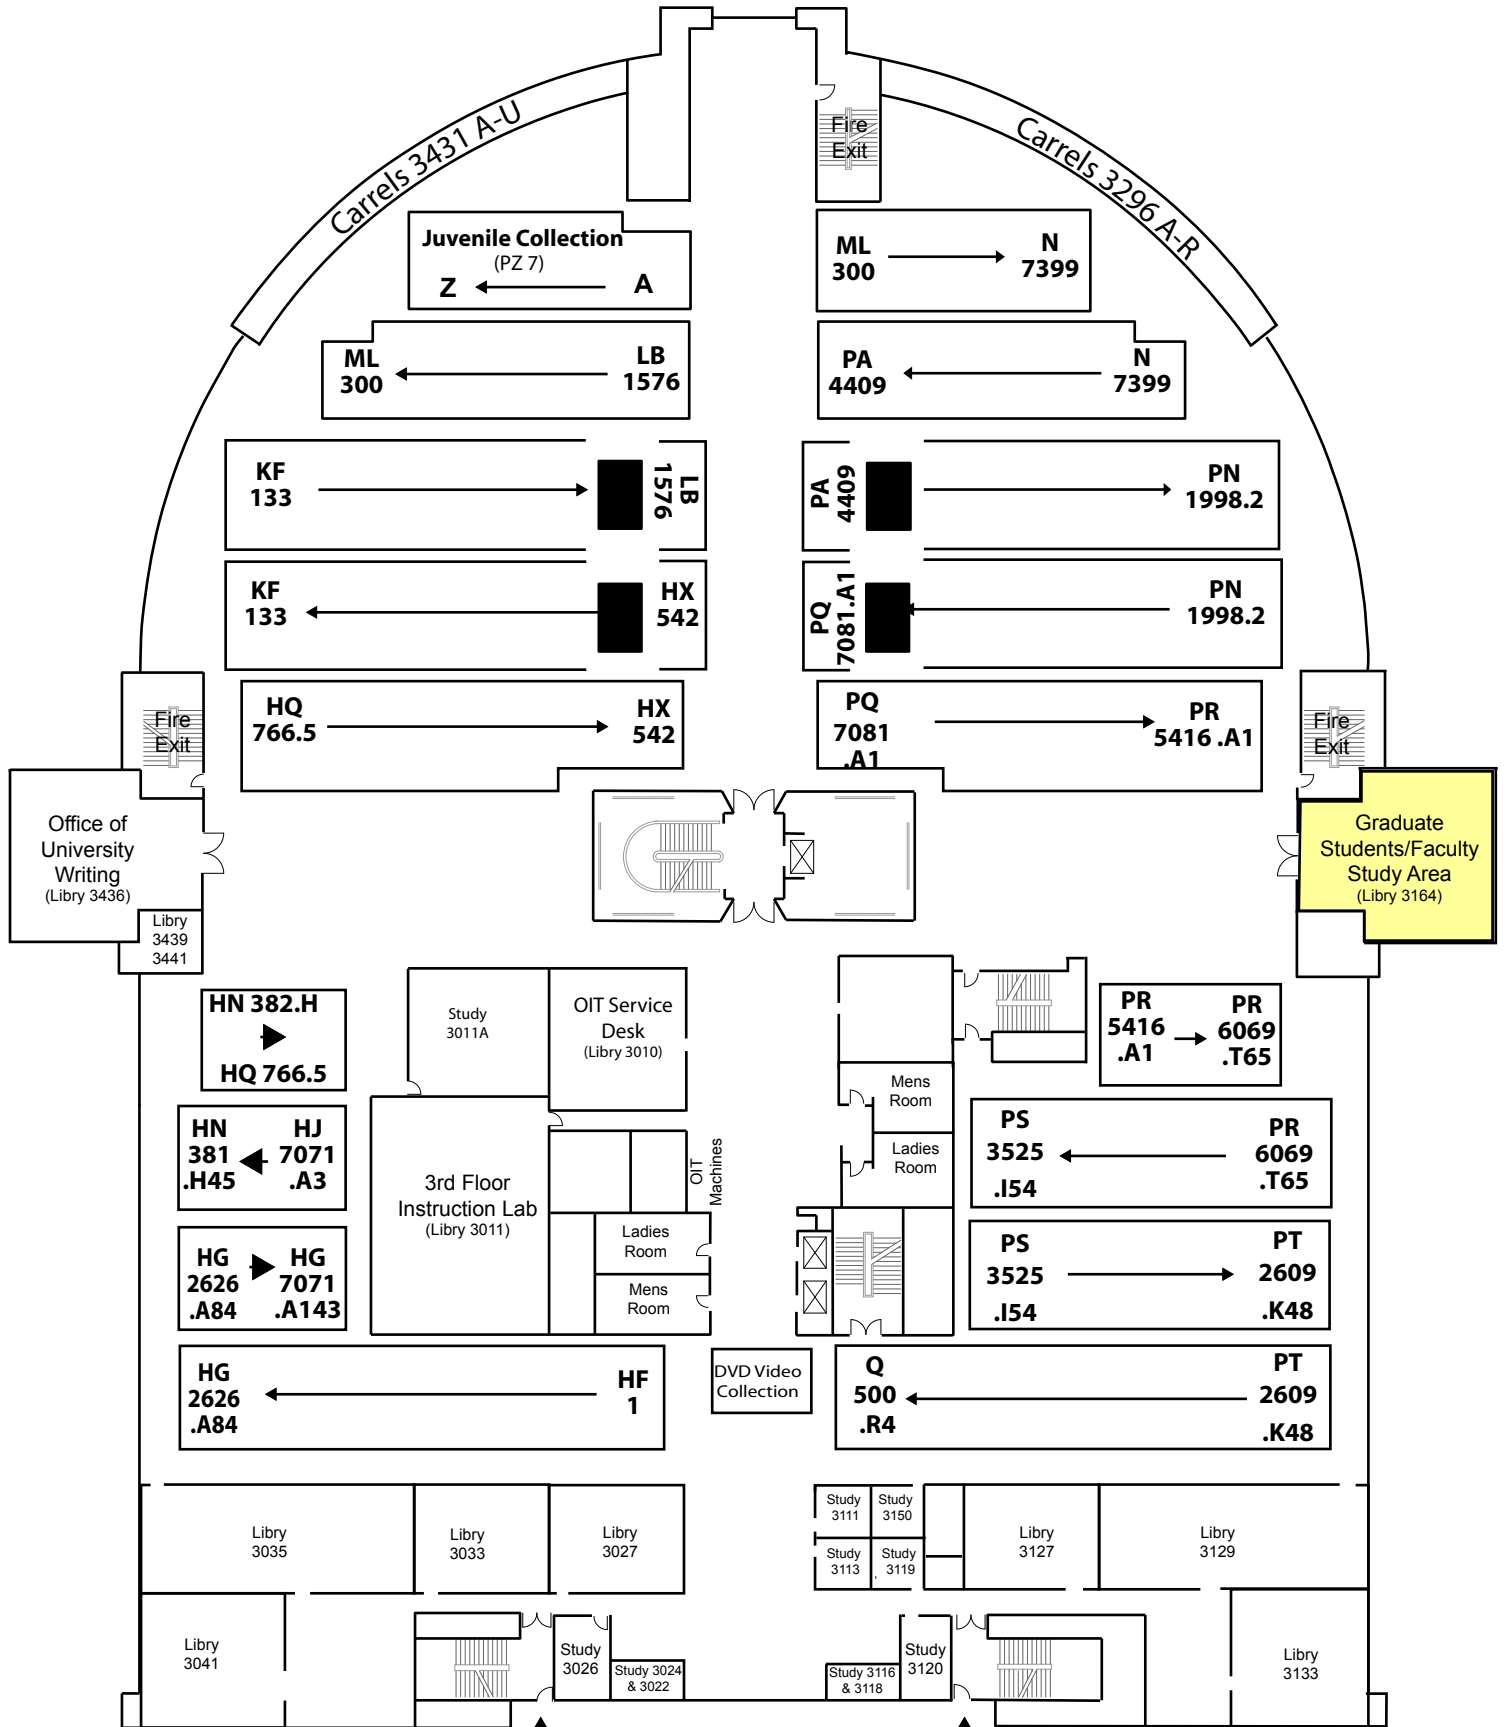

RBD Library -- 3rd Floor

Call Numbers HF - Q 500

Access to RBD Library from Mell Classroom Building