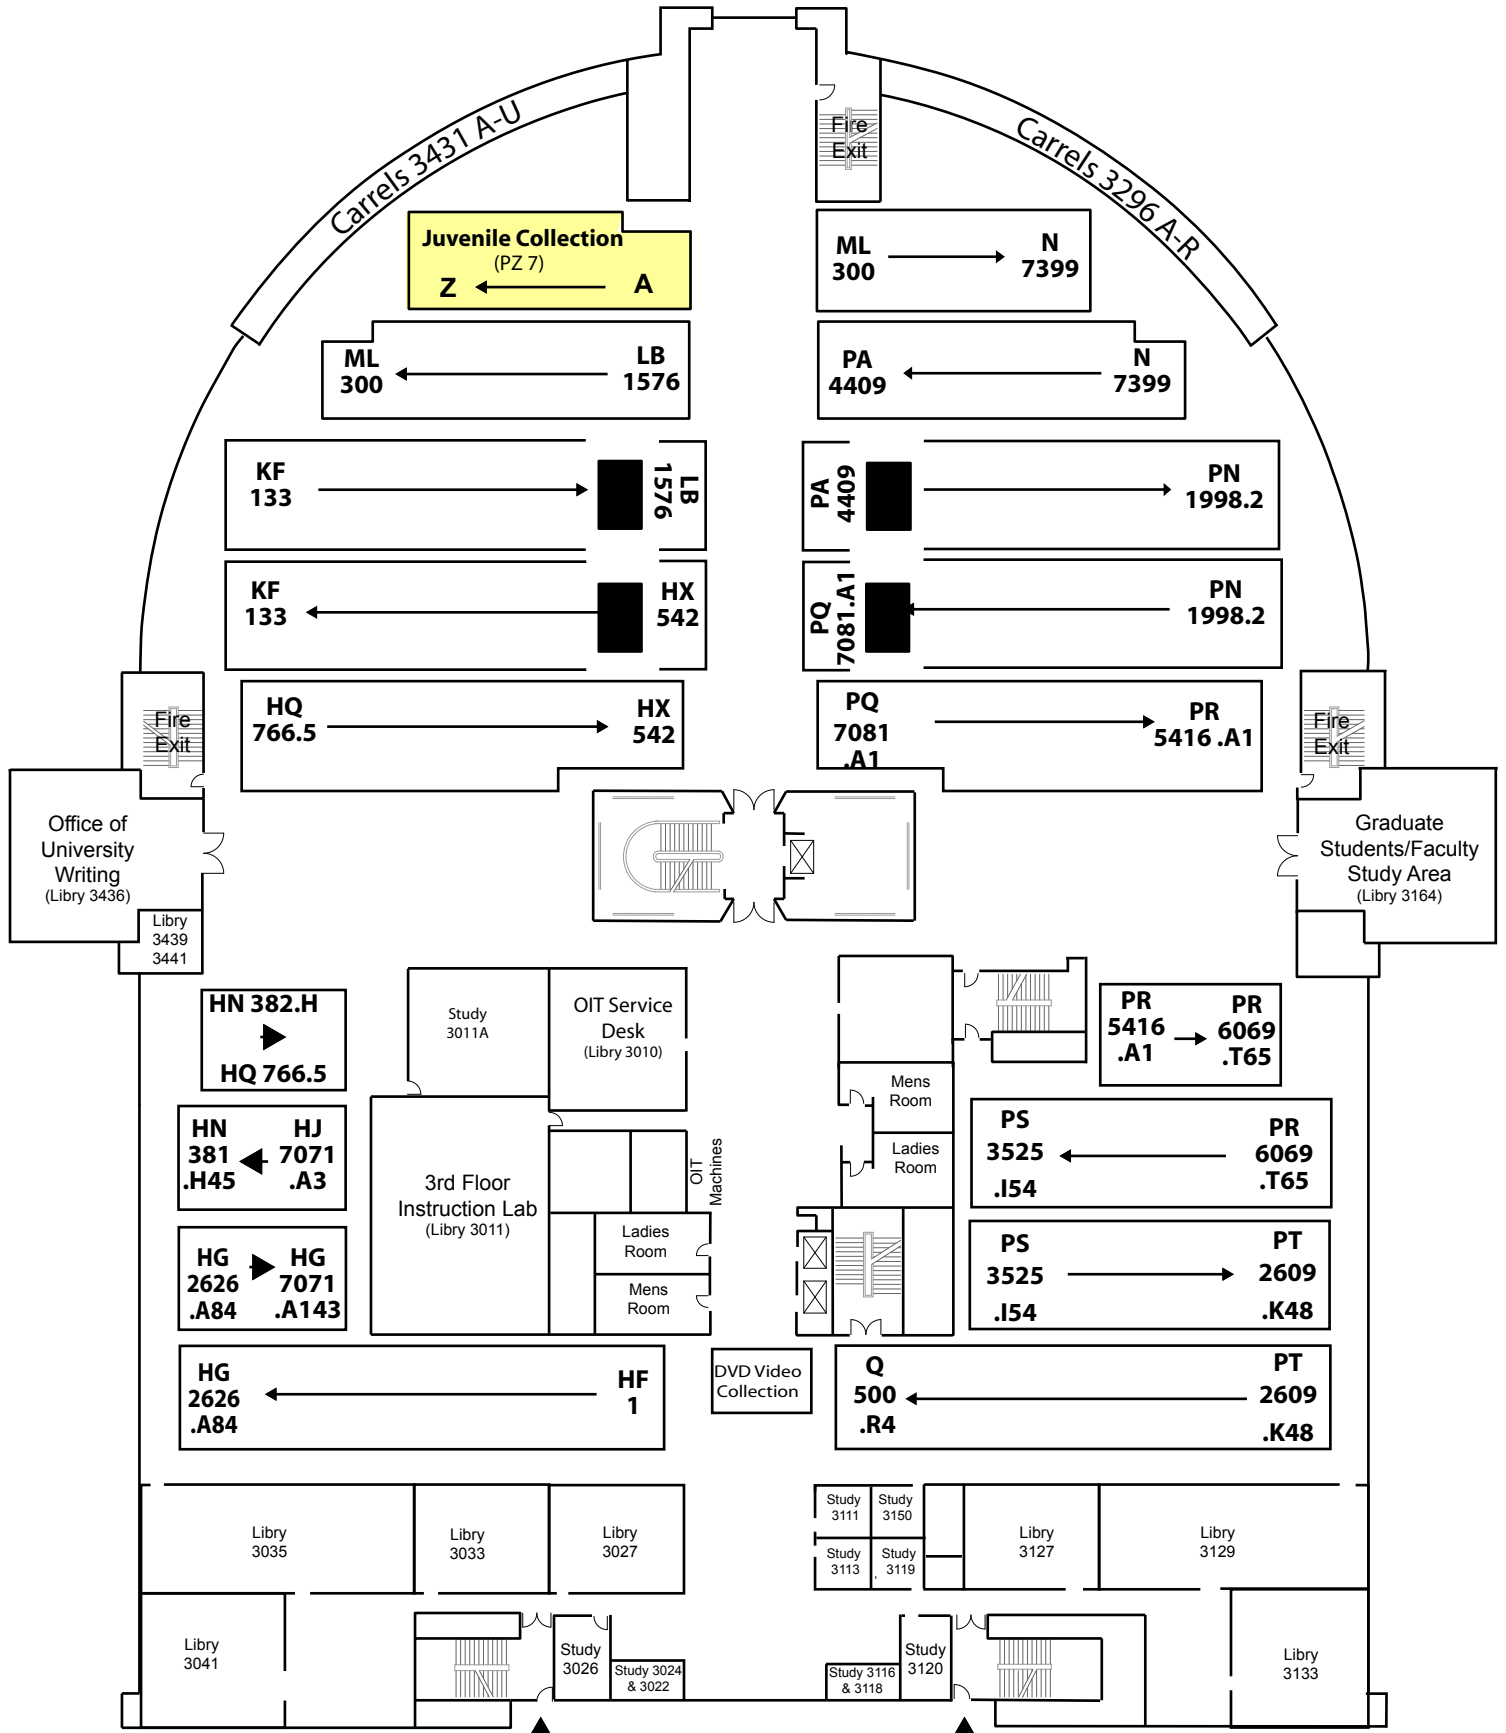

RBD Library -- 3rd Floor

Call Numbers HF - Q 500

Access to RBD Library from Mell Classroom Building