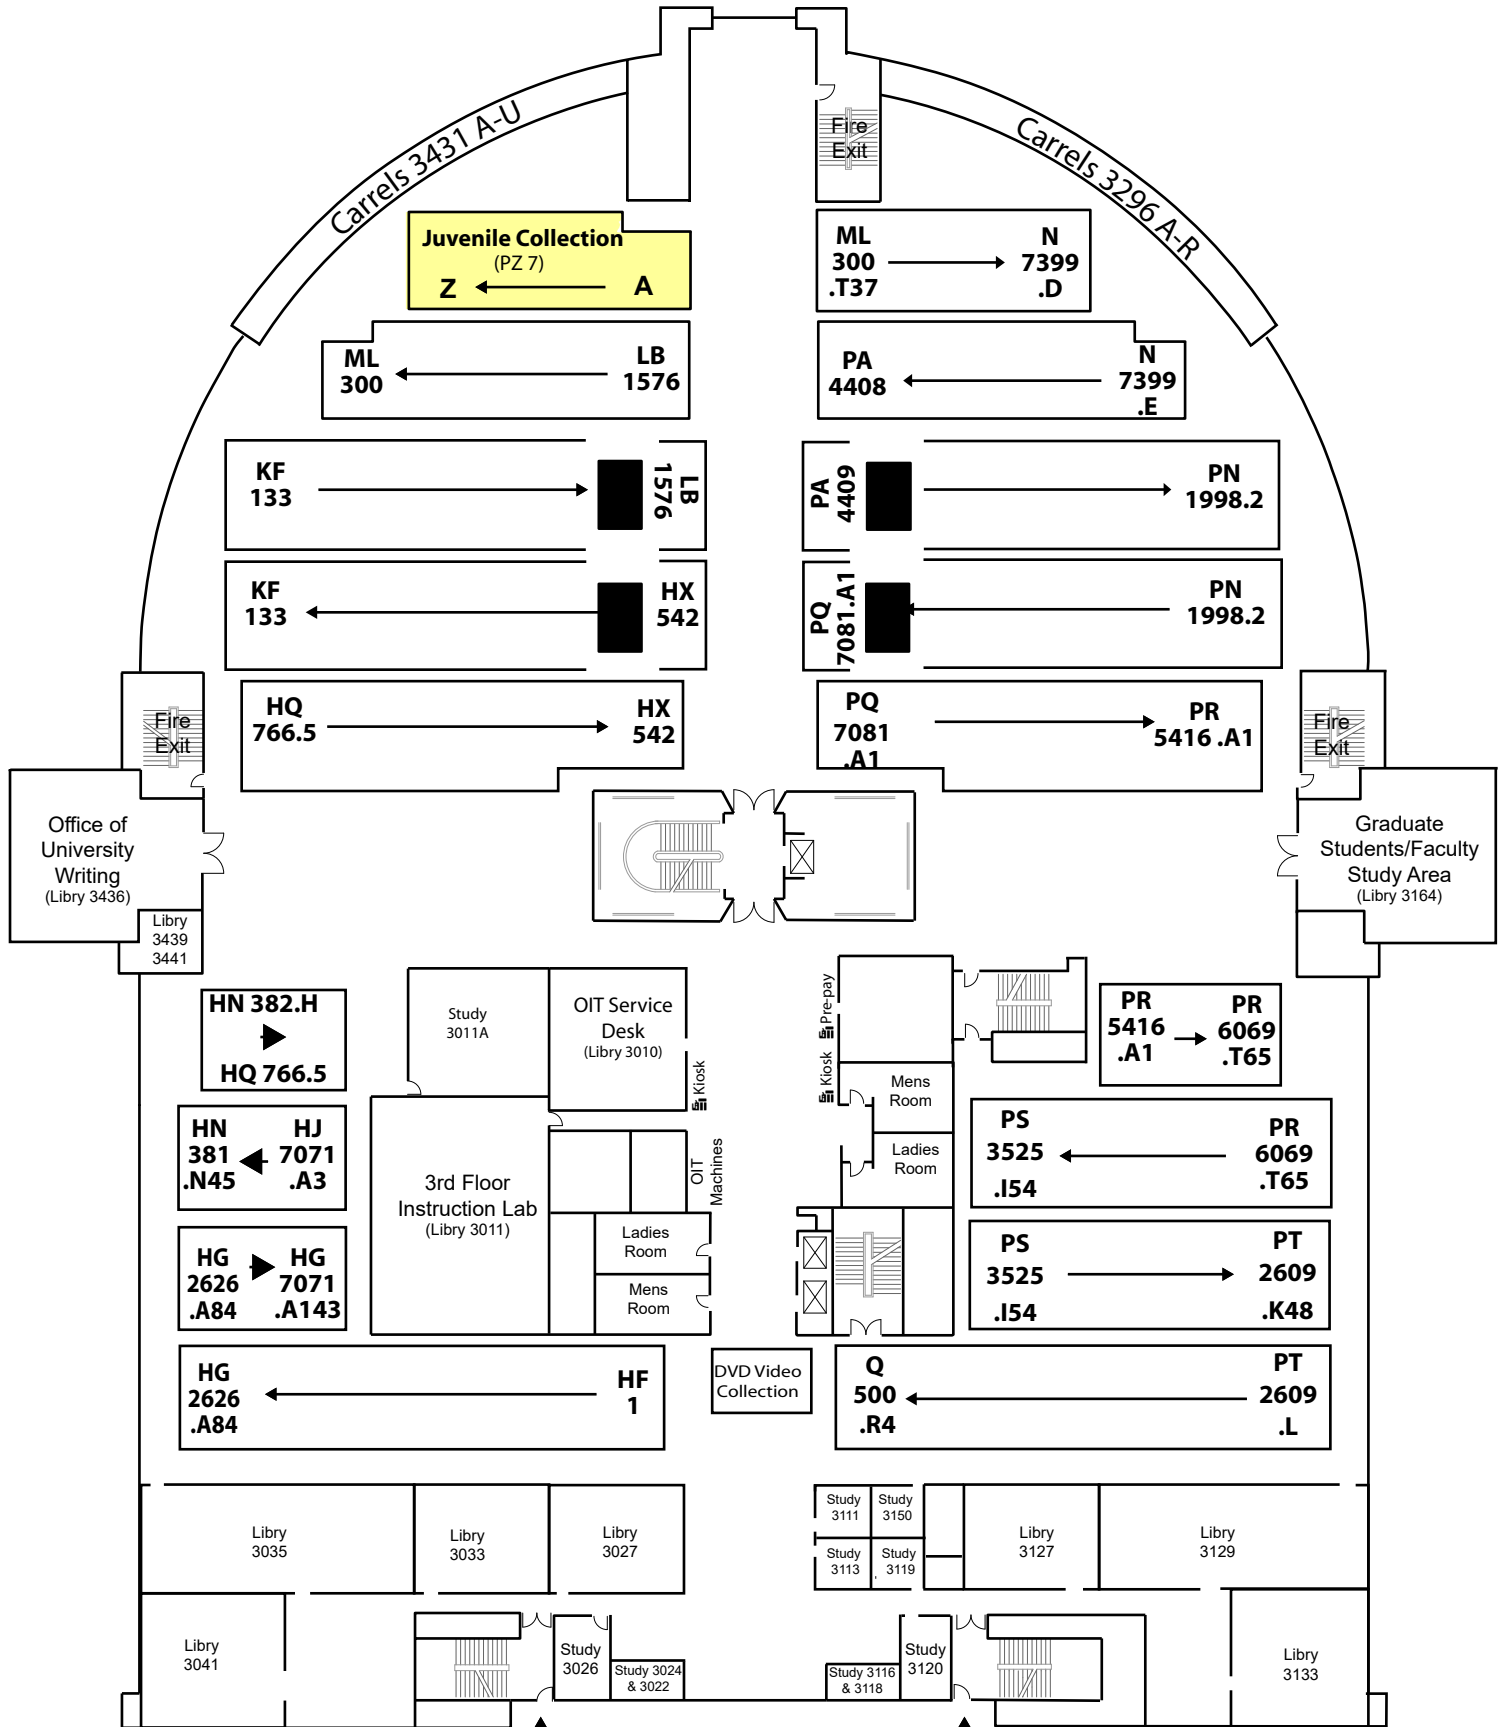

RBD Library -- 3rd Floor

Call Numbers HF - Q 500

Access to RBD Library from Mell Classroom Building