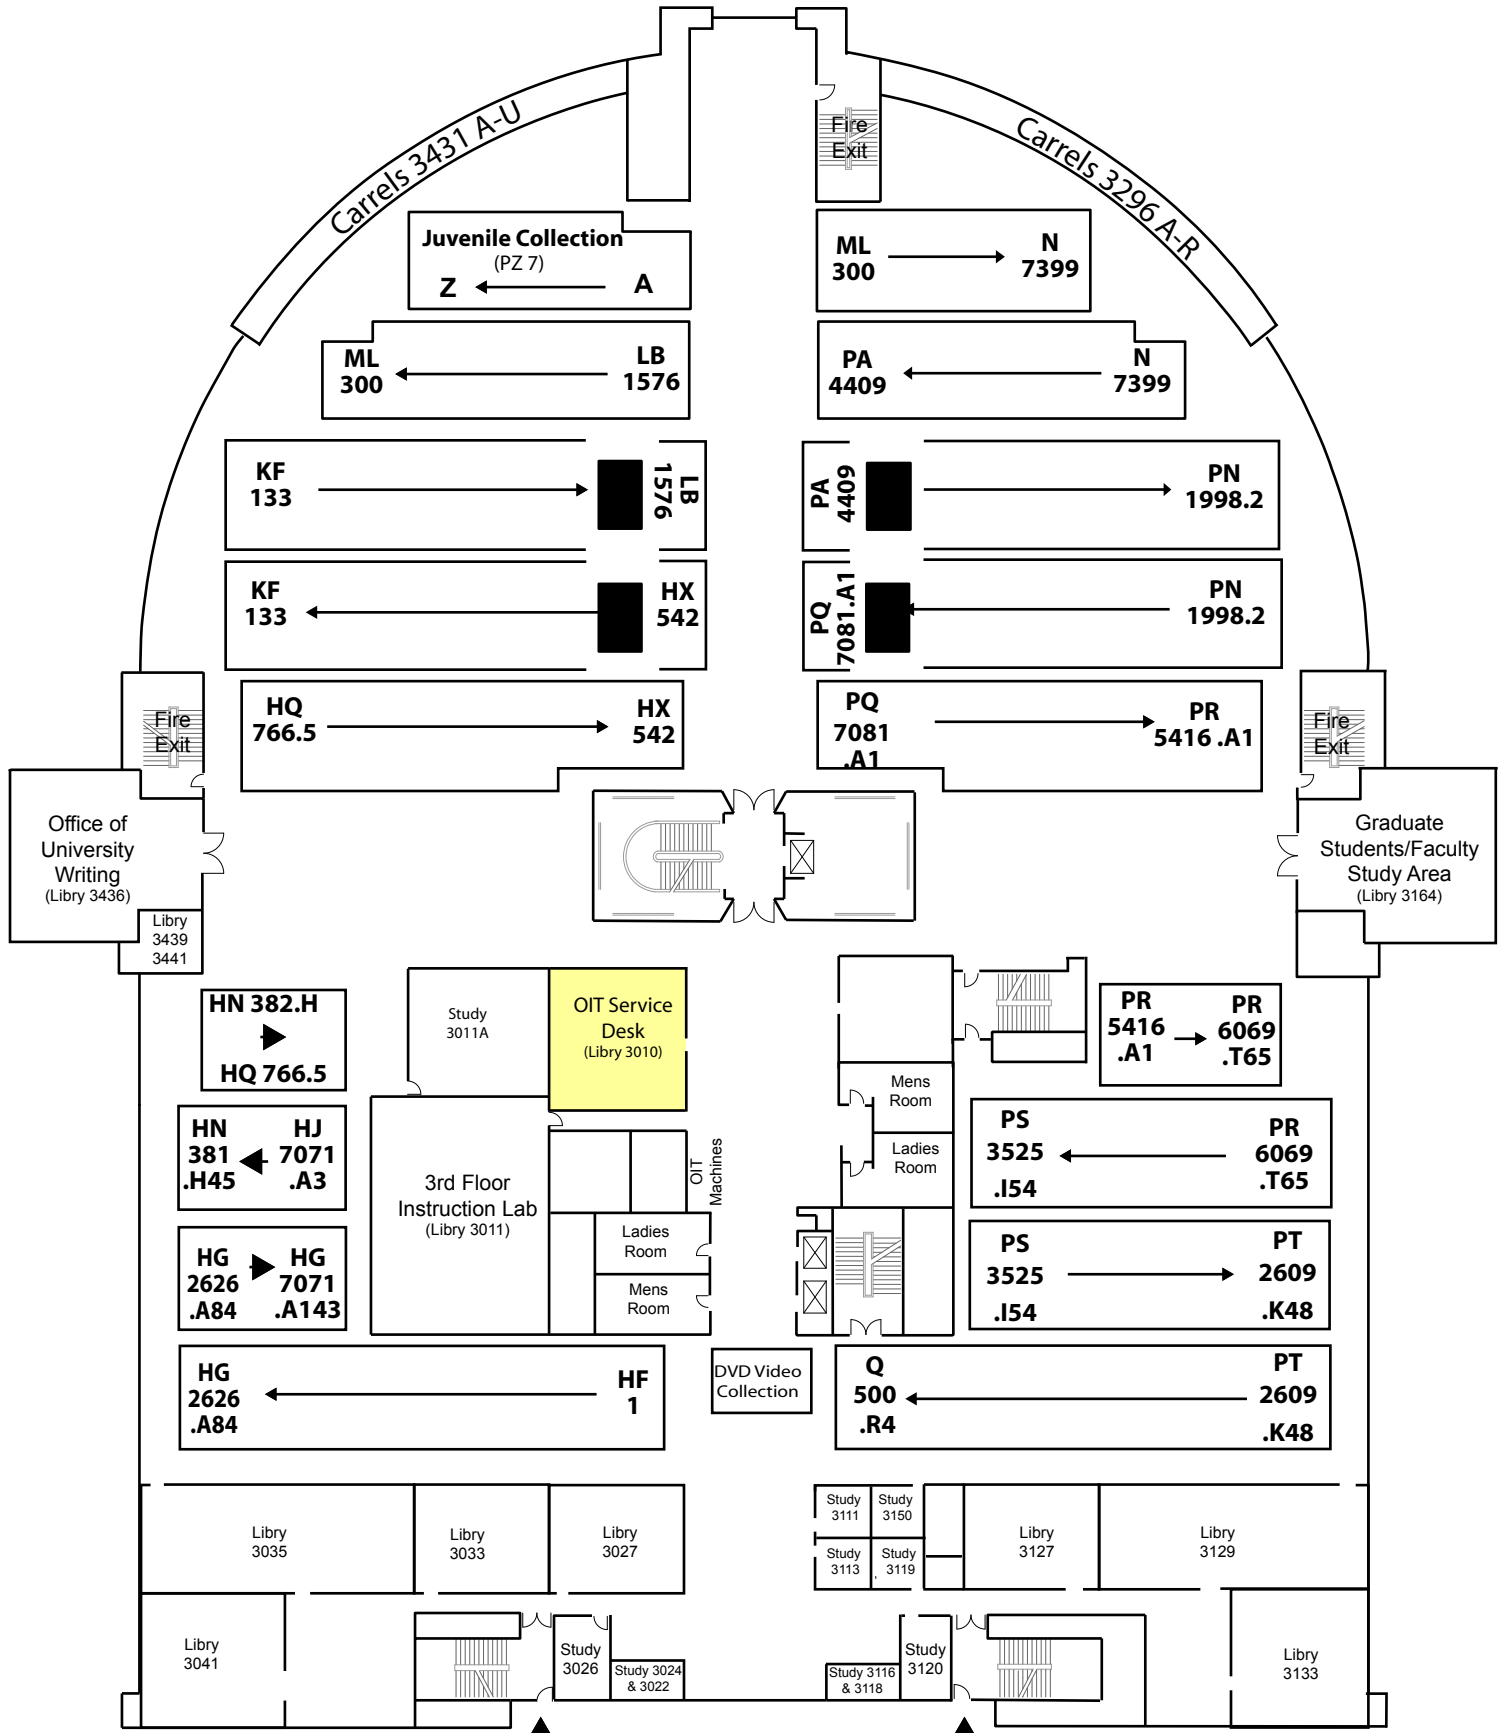

RBD Library -- 3rd Floor

Call Numbers HF - Q 500

Access to RBD Library from Mell Classroom Building