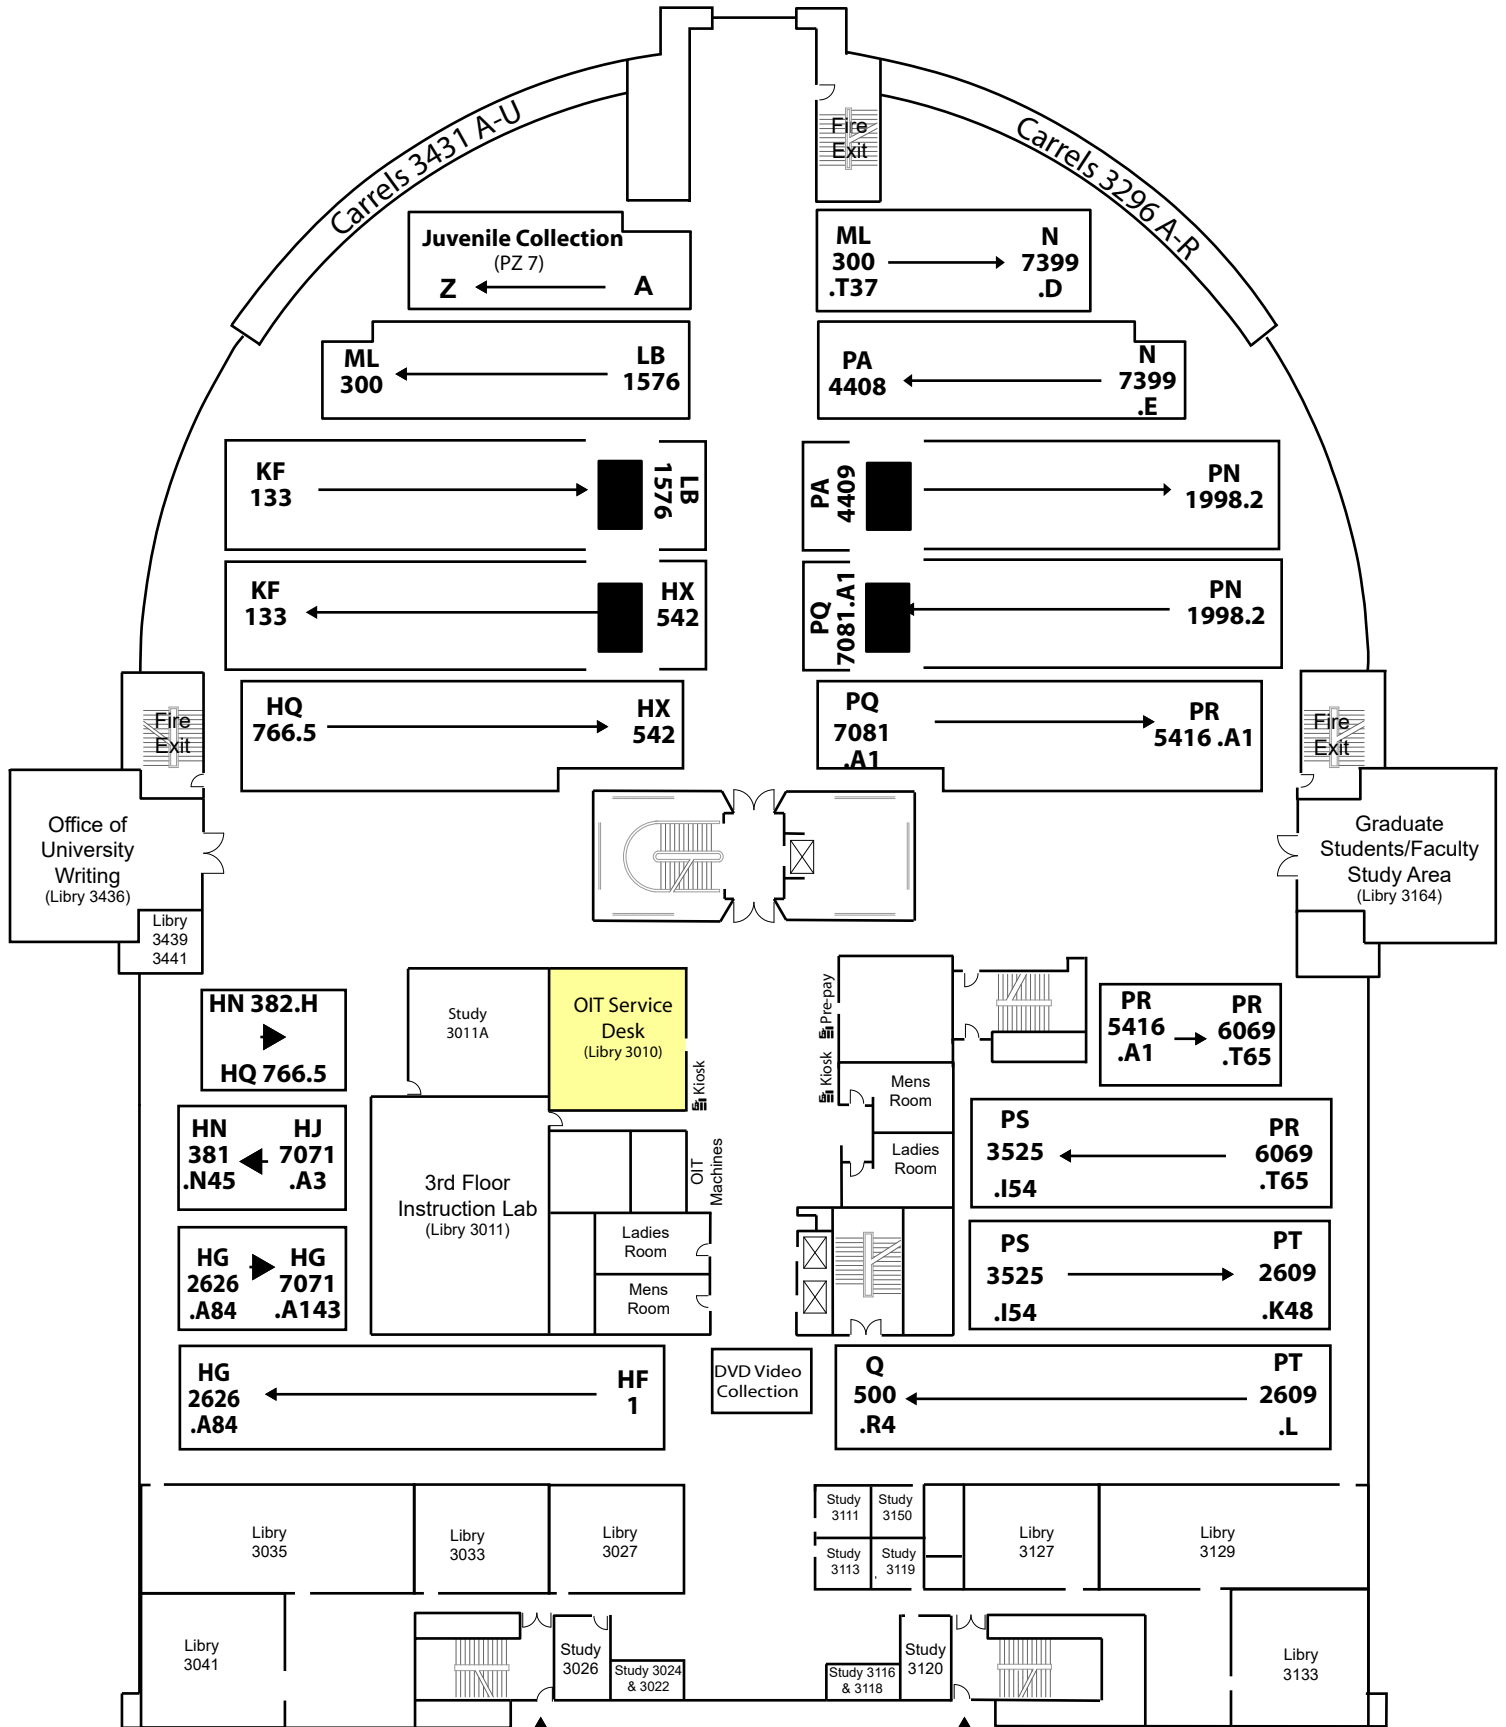

# RBD Library -- 3rd Floor

## Call Numbers HF - Q 500

Access to RBD Library from Mell Classroom Building