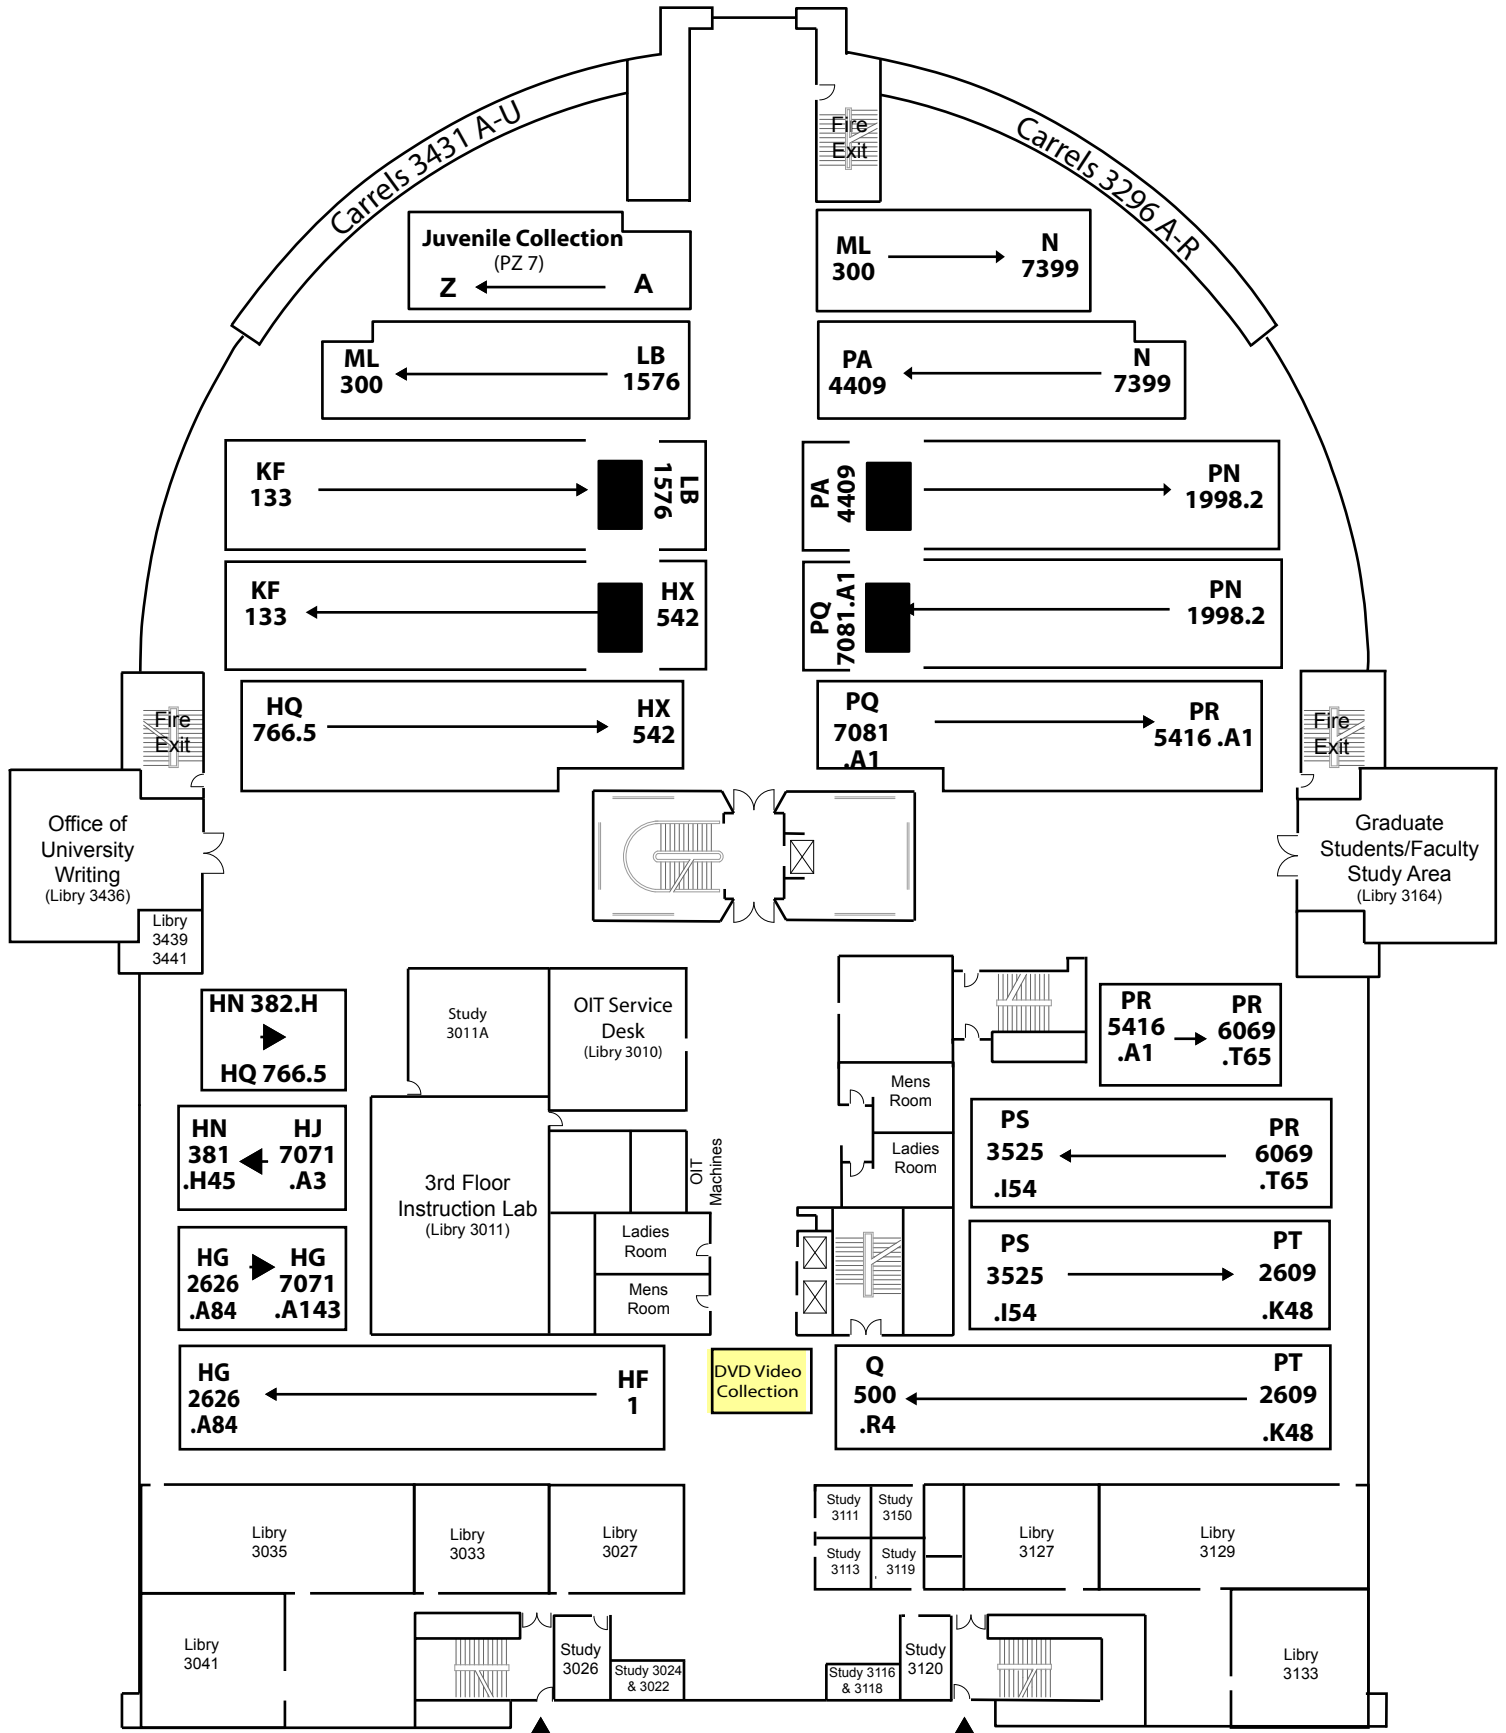

RBD Library -- 3rd Floor

Call Numbers HF - Q 500

Access to RBD Library from Mell Classroom Building