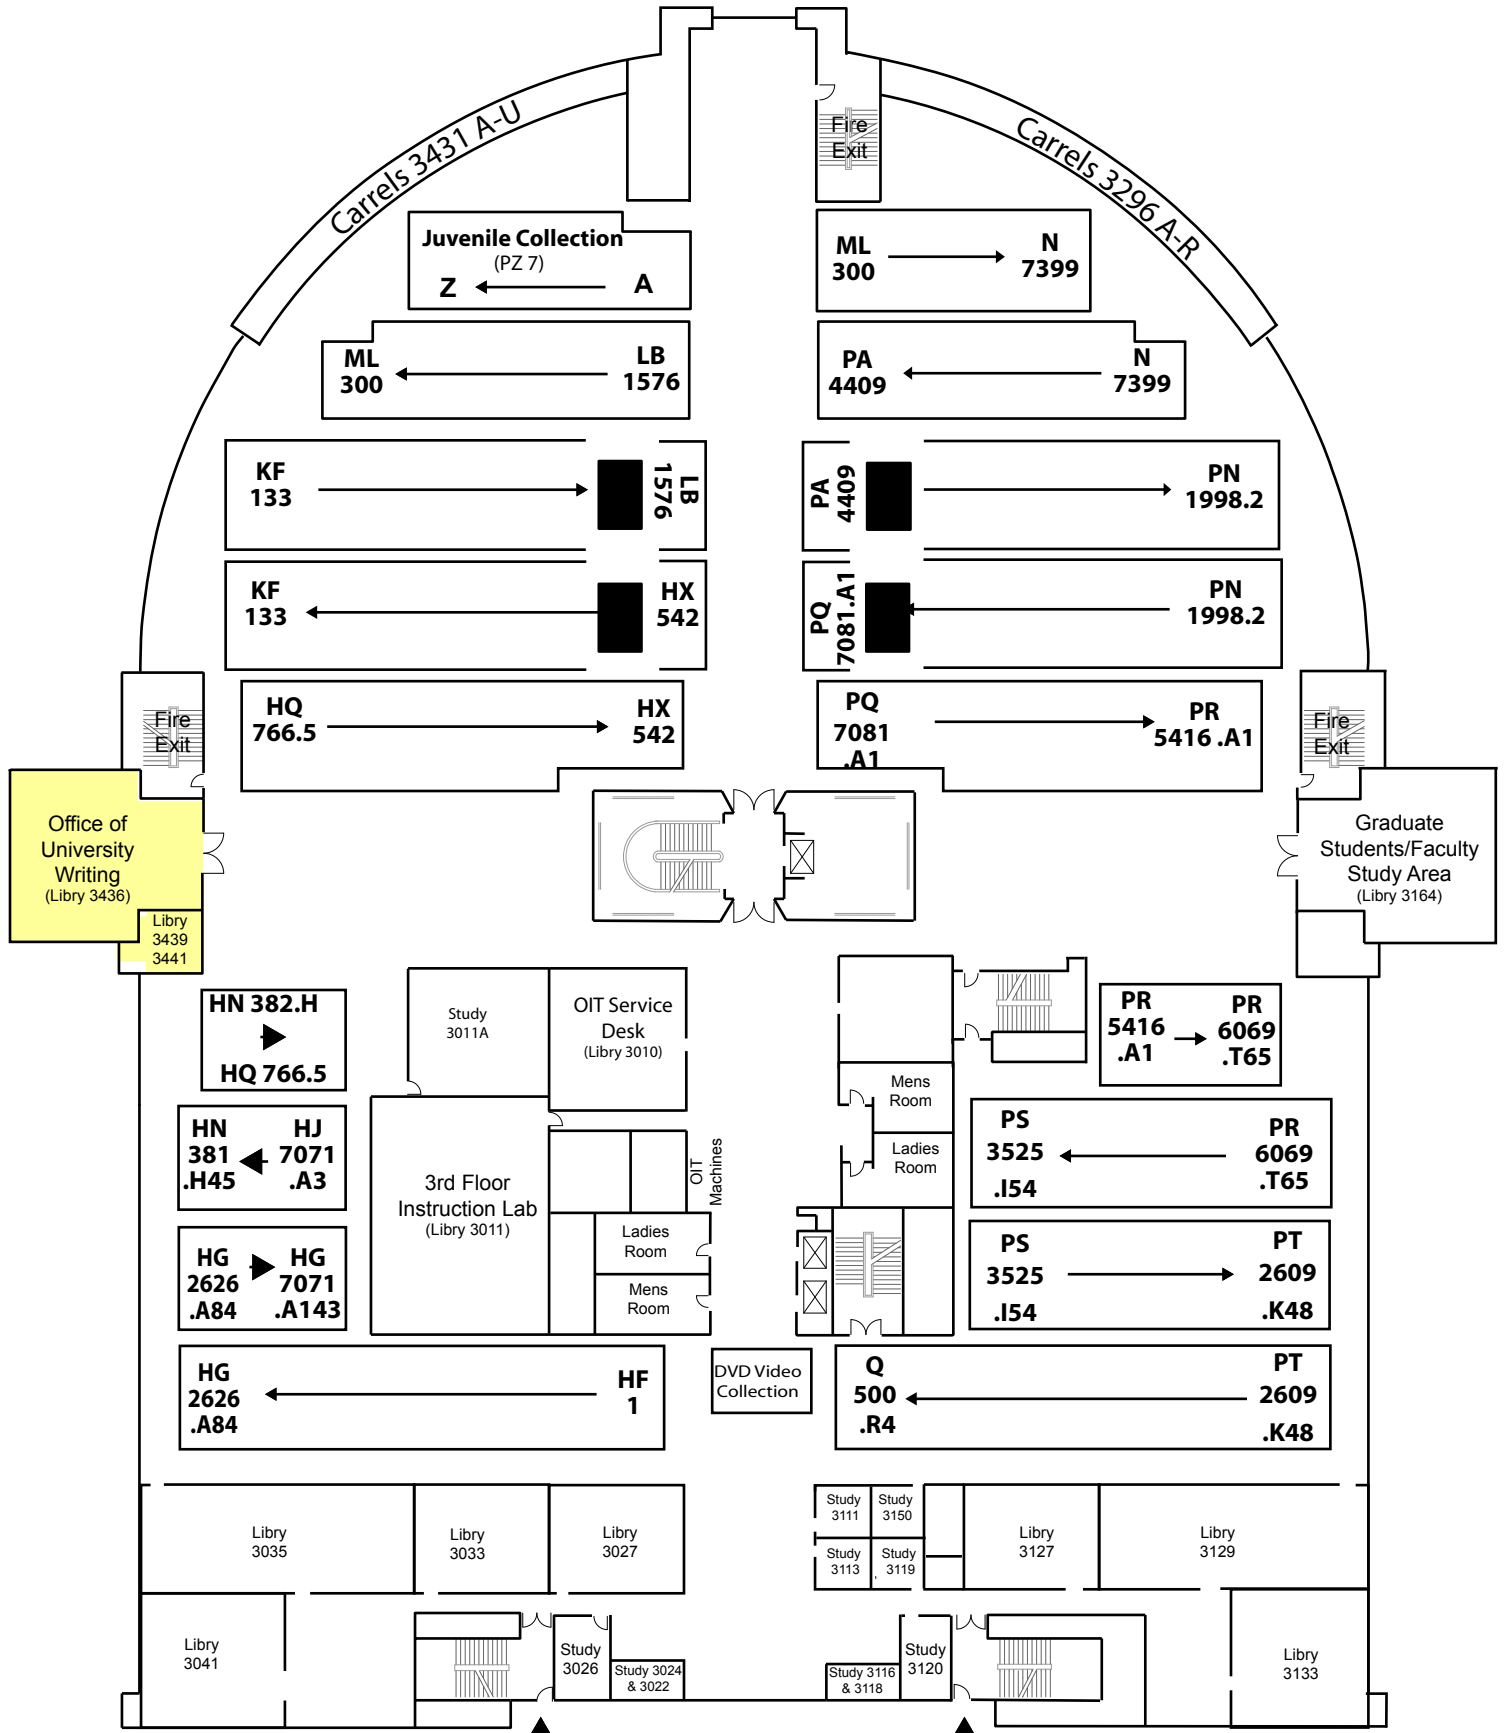

RBD Library -- 3rd Floor

Call Numbers HF - Q 500

Access to RBD Library from Mell Classroom Building