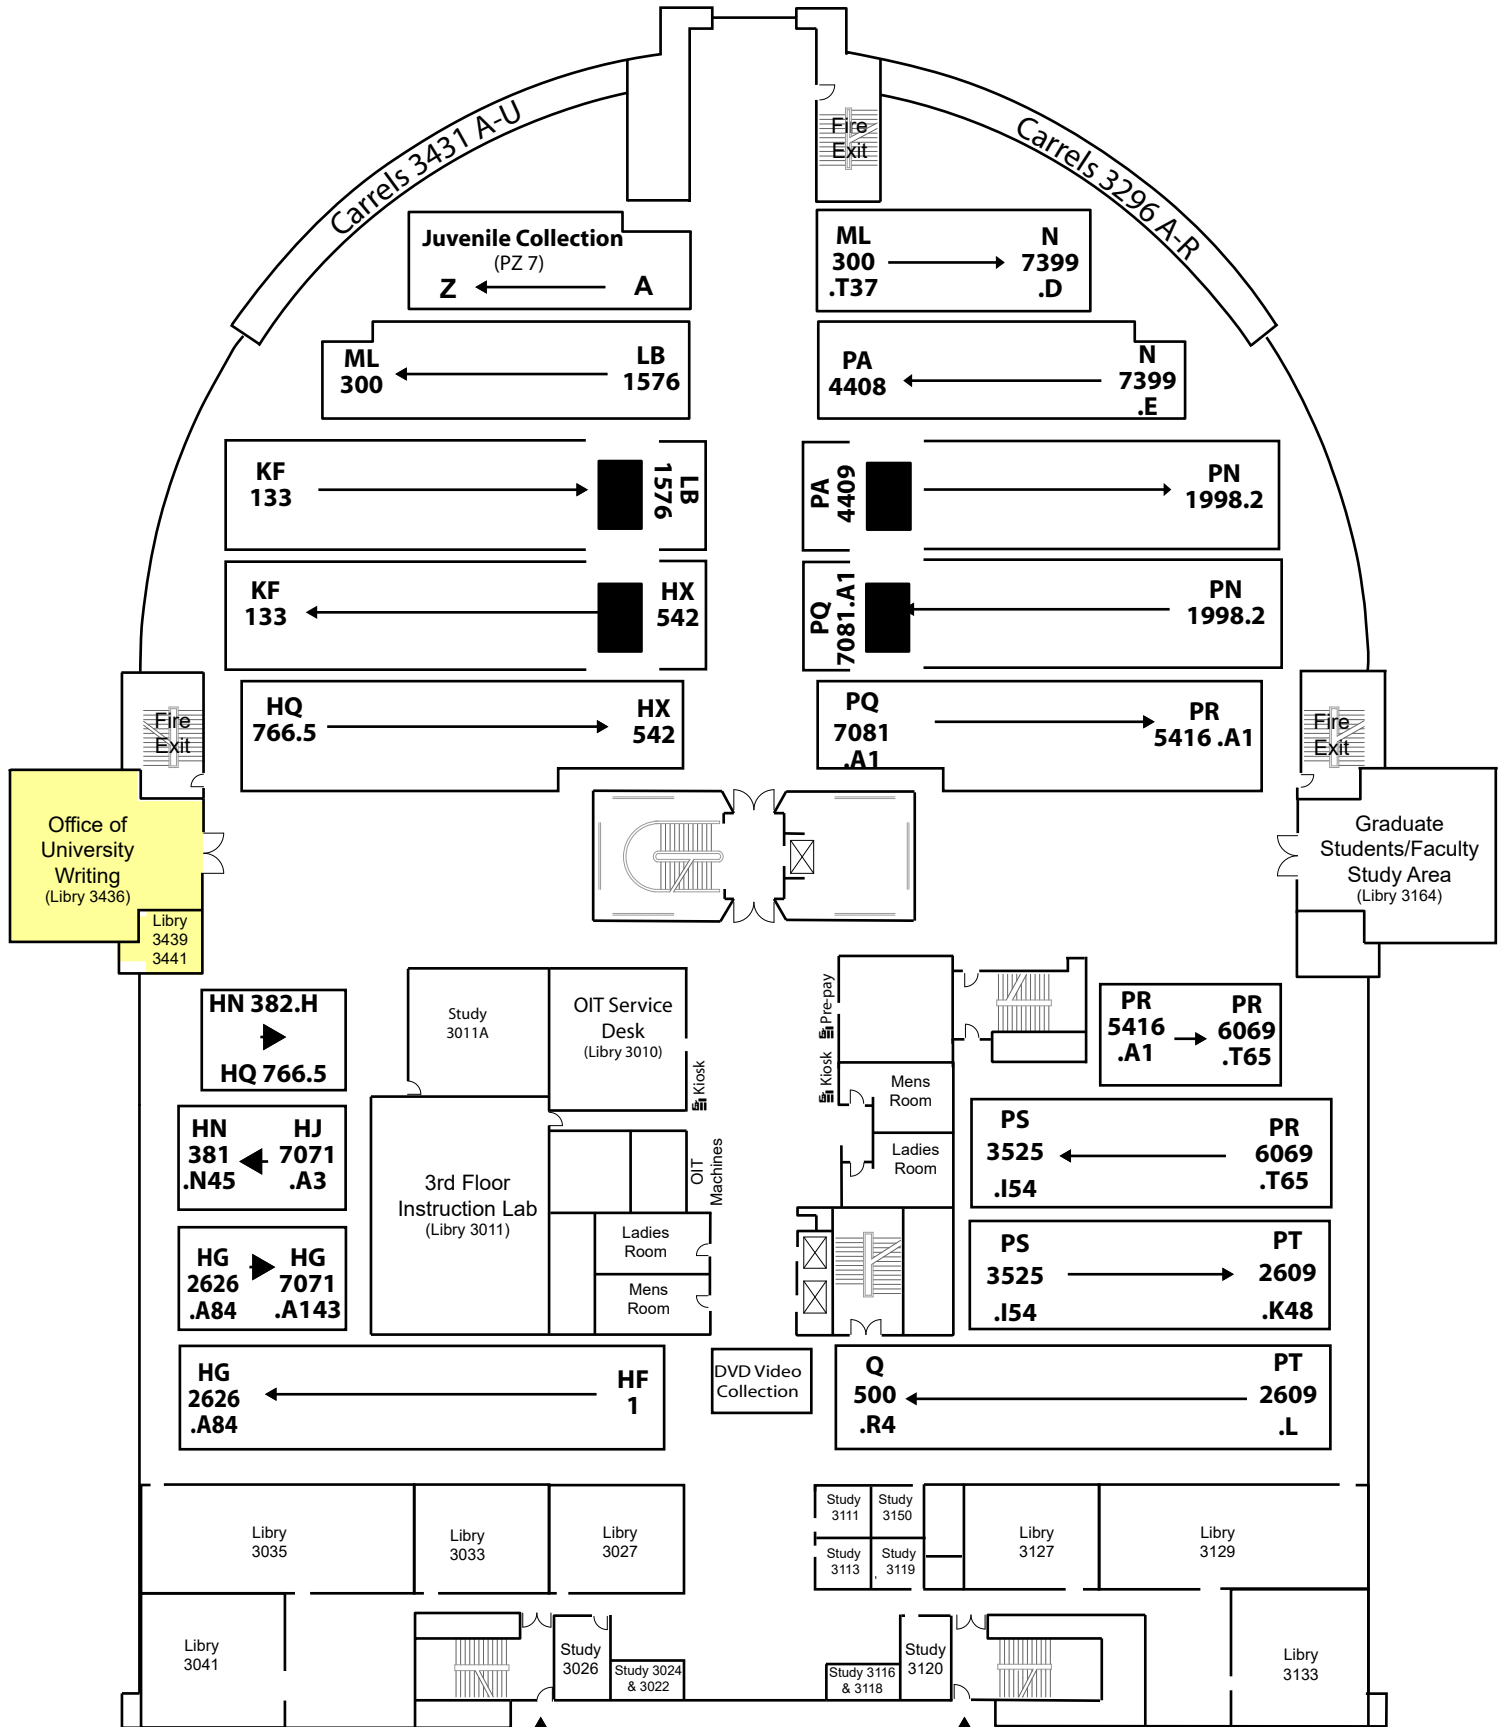

# RBD Library -- 3rd Floor

## Call Numbers HF - Q 500

Access to RBD Library from Mell Classroom Building